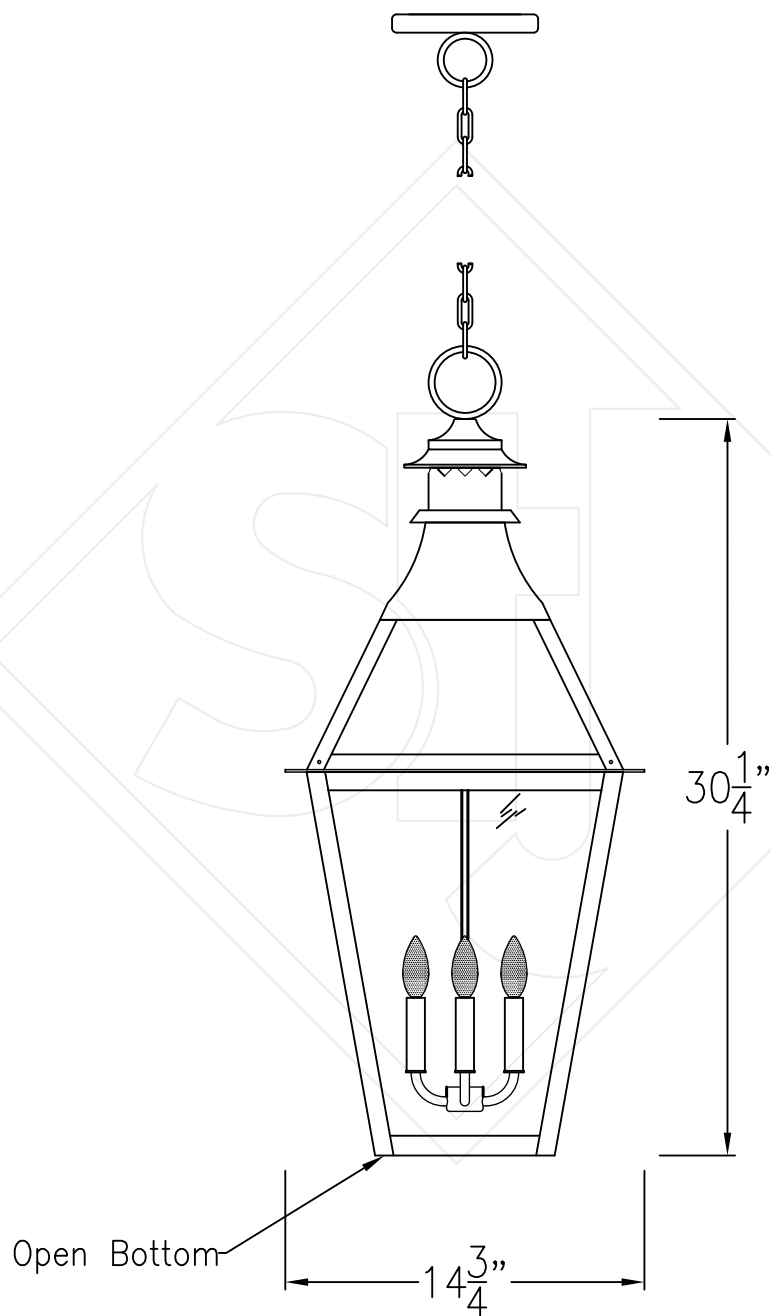

CHESAPEAKE LARGE CHAIN HUNG PENDANT

Availalbe w/ Solid or Glass Top
Comes standard w/ 6' of chain

Front View

Lights are hand crafted
Dimensions may vary by 1/4"