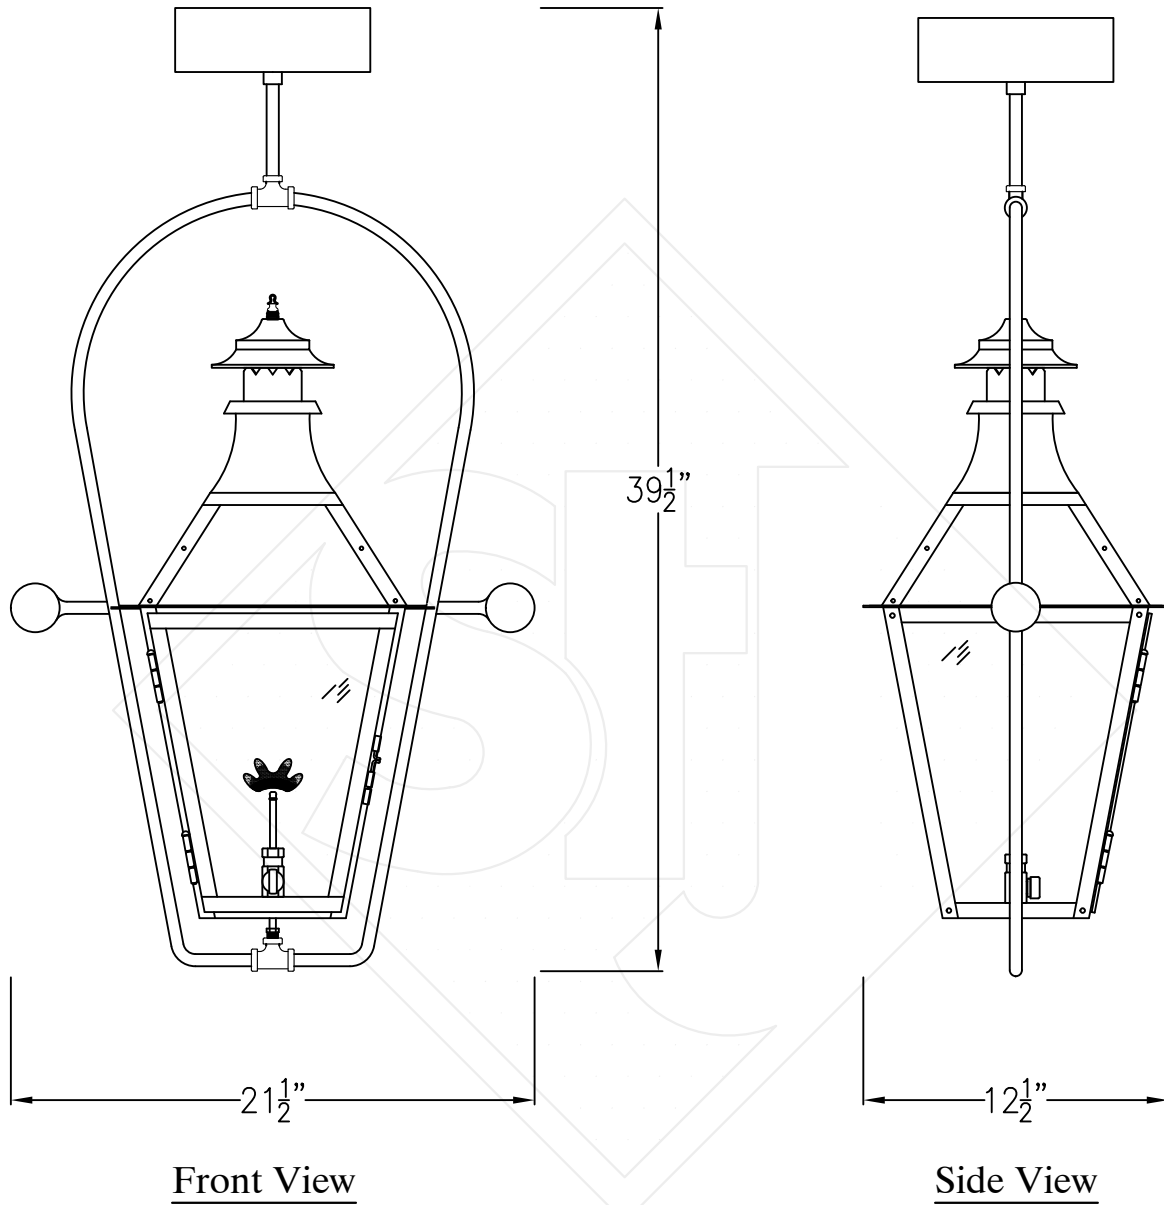

# CHESAPEAKE MEDIUM YOKE (CEILING) BRACKET

Available w/ Solid or  
Glass Top  
Shortest Height 36  $\frac{3}{4}$ "

Ceiling Mount

Lights are hand crafted  
Dimensions may vary by 1/4"