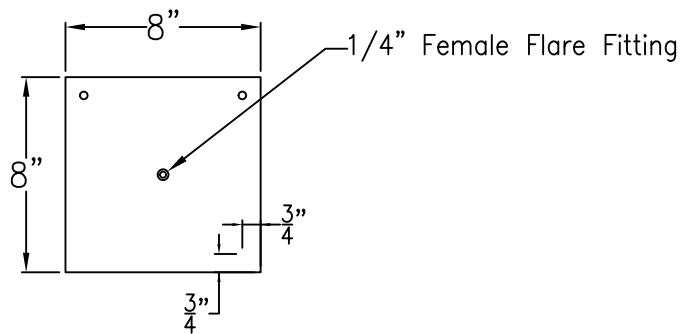

# CHESAPEAKE MEDIUM YOKE (CEILING) BRACKET

Available w/ Solid or  
Glass Top  
Shortest Height 36  $\frac{3}{4}$ "

Ceiling Mount

Lights are hand crafted  
Dimensions may vary by 1/4"