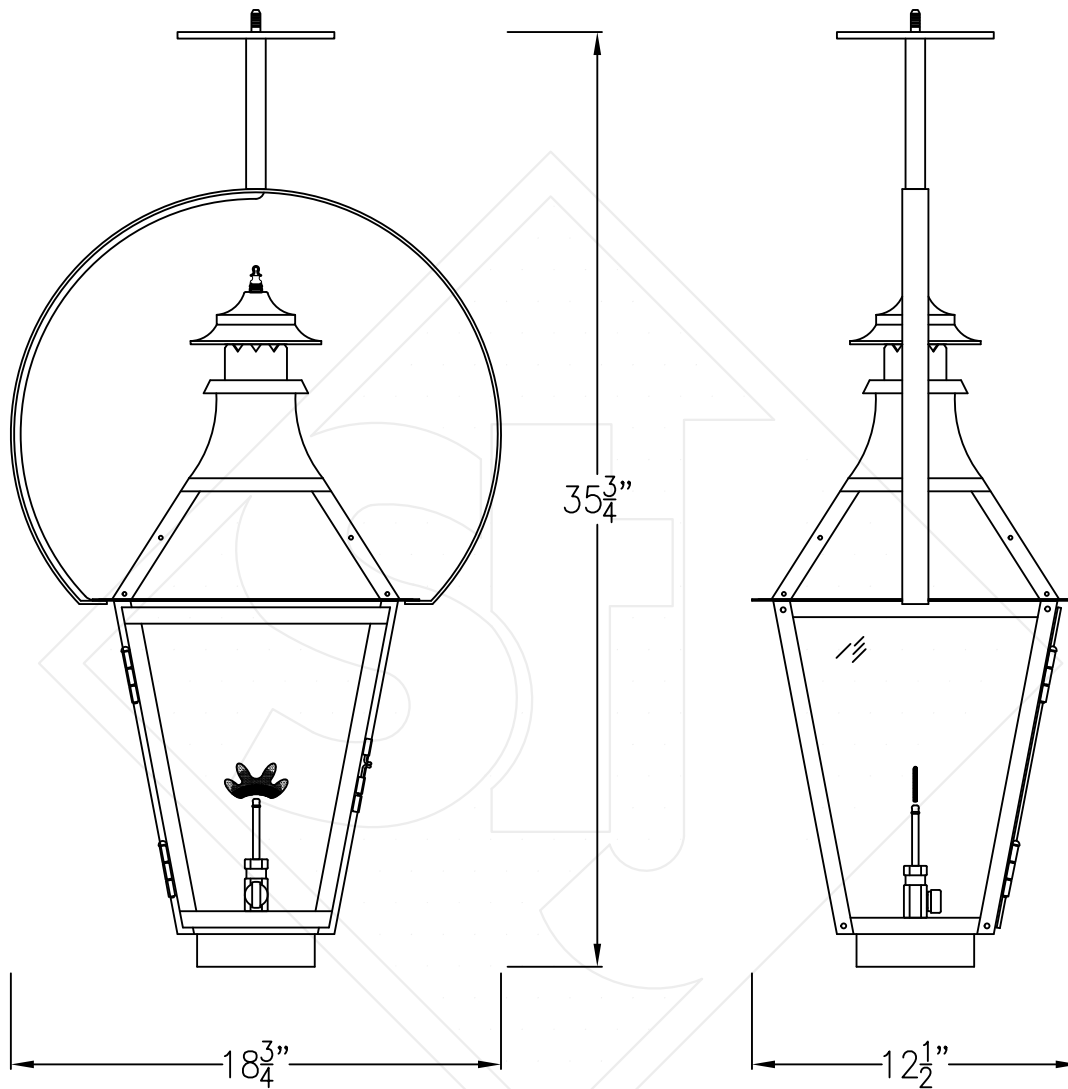

CHESAPEAKE MEDIUM HALF (CEILING) YOKE

Available w/ Solid or Glass Top
Shortest Height $35 \frac{3}{4}$ "

Front View

Side View

Ceiling Mount

Lights are hand crafted
Dimensions may vary by $\frac{1}{4}$ "