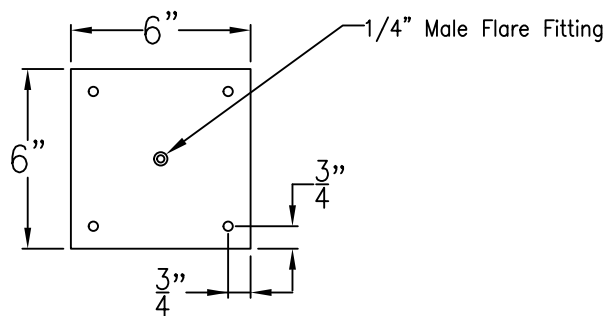

CHESAPEAKE MEDIUM HALF (CEILING) YOKE

Available w/ Solid or Glass Top
Shortest Height $35 \frac{3}{4}$ "

Front View

Side View

Ceiling Mount

Lights are hand crafted
Dimensions may vary by $\frac{1}{4}$ "