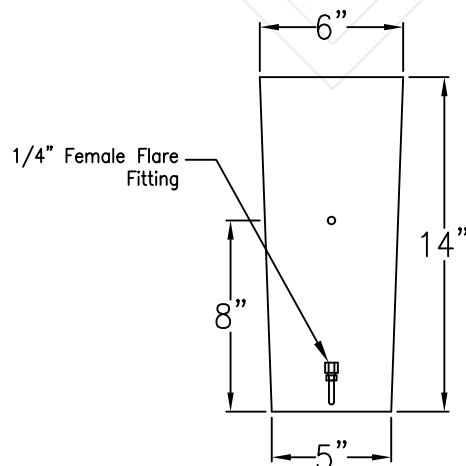

CHESAPEAKE MEDIUM COPPER WALL BRACKET

Available w/ Solid or
Glass Top

Front View

Side View

Backplate

Lights are hand crafted
Dimensions may vary by 1/4"