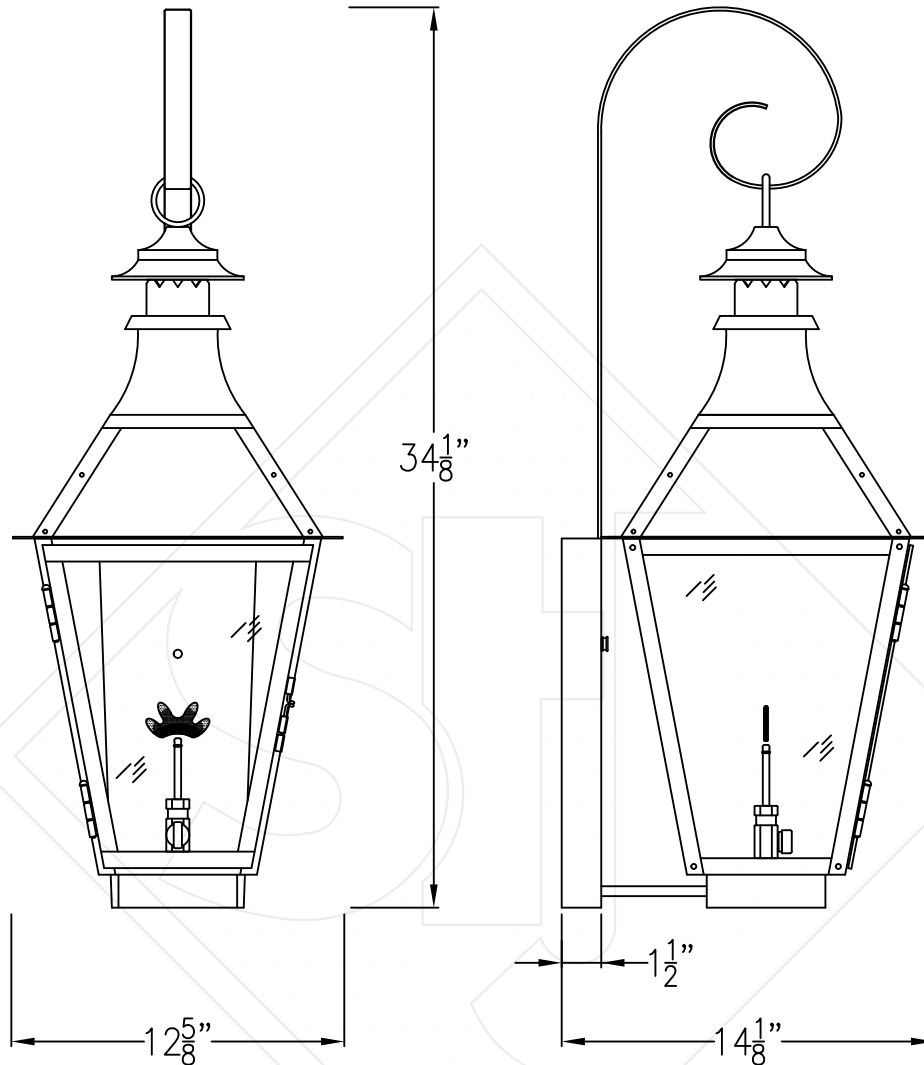

CHESAPEAKE MEDIUM COPPER WALL BRACKET

Available w/ Solid or
Glass Top

Front View

Side View

Backplate

Lights are hand crafted
Dimensions may vary by 1/4"