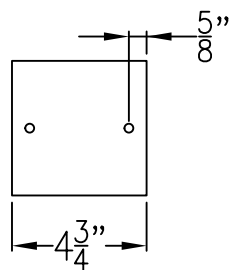

# CHESAPEAKE MEDIUM CHAIN HUNG PENDANT

Available w/ Solid  
or Glass Top  
Comes standard  
w/ 6' of chain

Front View

Ceiling Canopy

Lights are hand crafted  
Dimensions may vary by  $1/4$ "