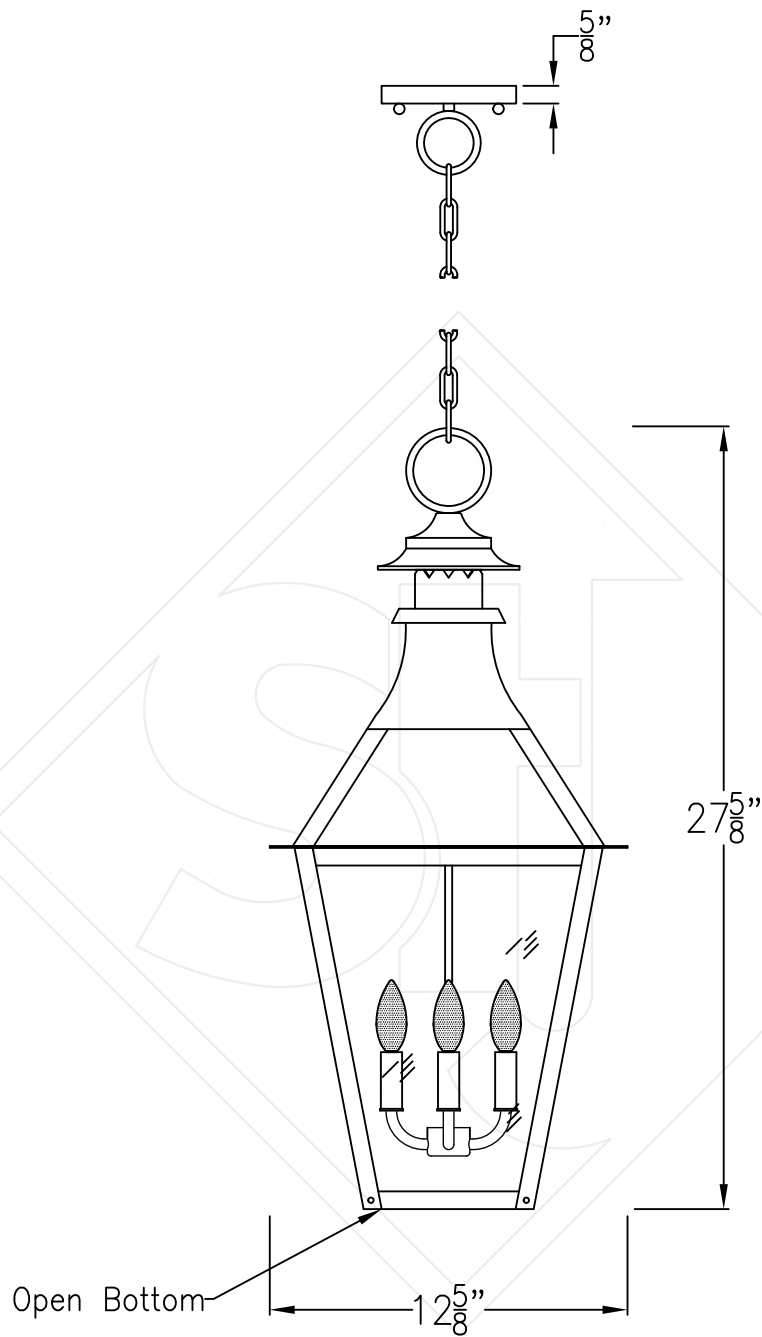

# CHESAPEAKE MEDIUM CHAIN HUNG PENDANT

Available w/ Solid  
or Glass Top  
Comes standard  
w/ 6' of chain

Front View

Ceiling Canopy

Lights are hand crafted  
Dimensions may vary by  $1/4$ "