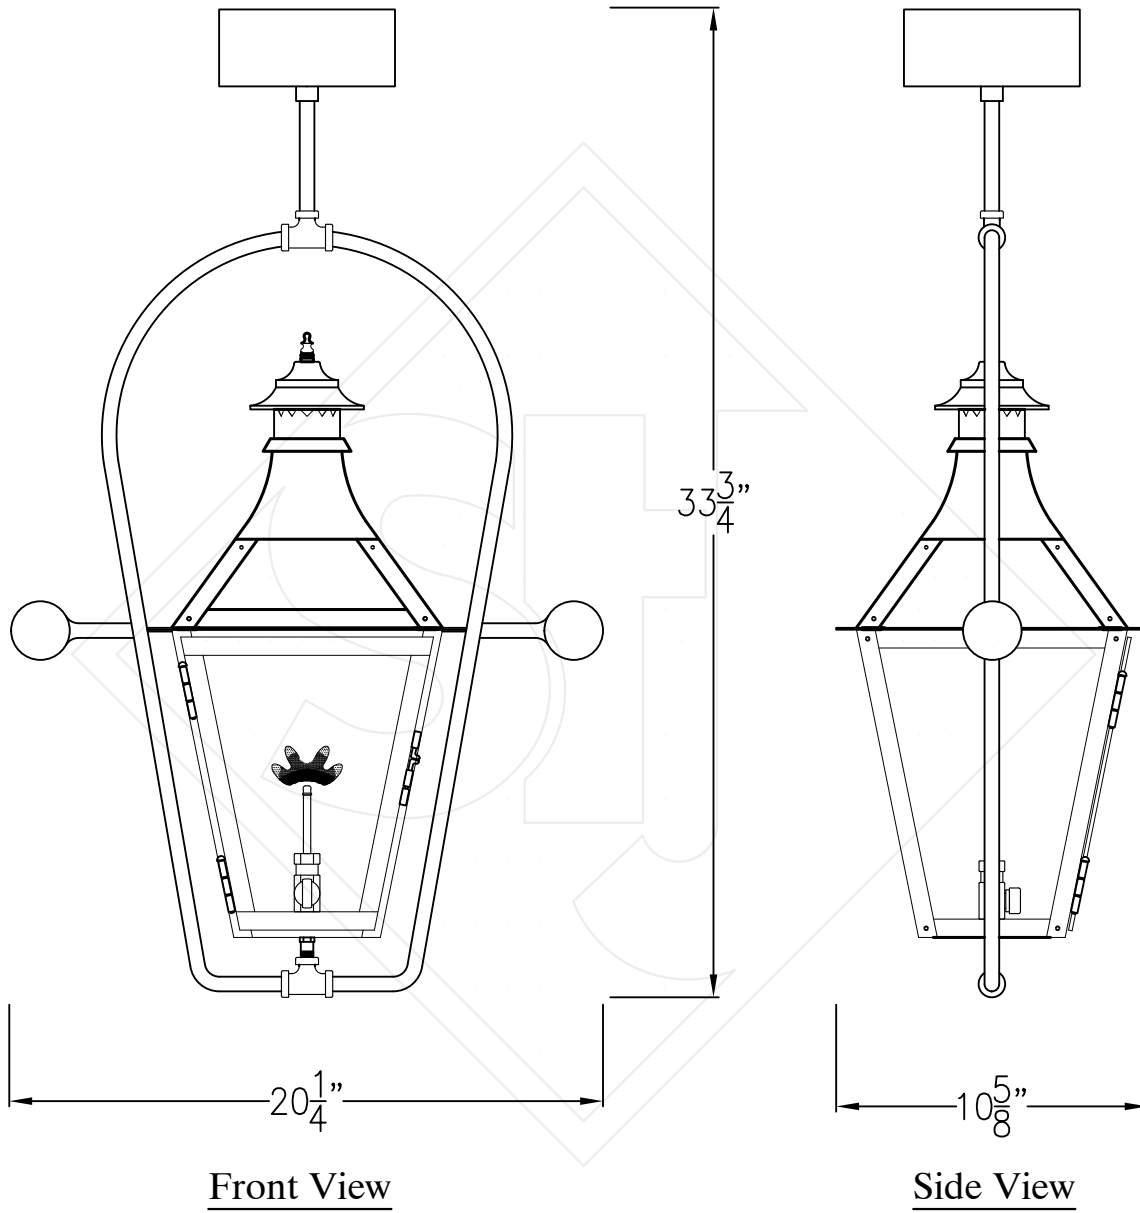

CHESAPEAKE SMALL CEILING YOKE BRACKET

Available in Solid or Glass Top

Shortest Height 32"

Lights are hand crafted
Dimensions may vary by 1/4"