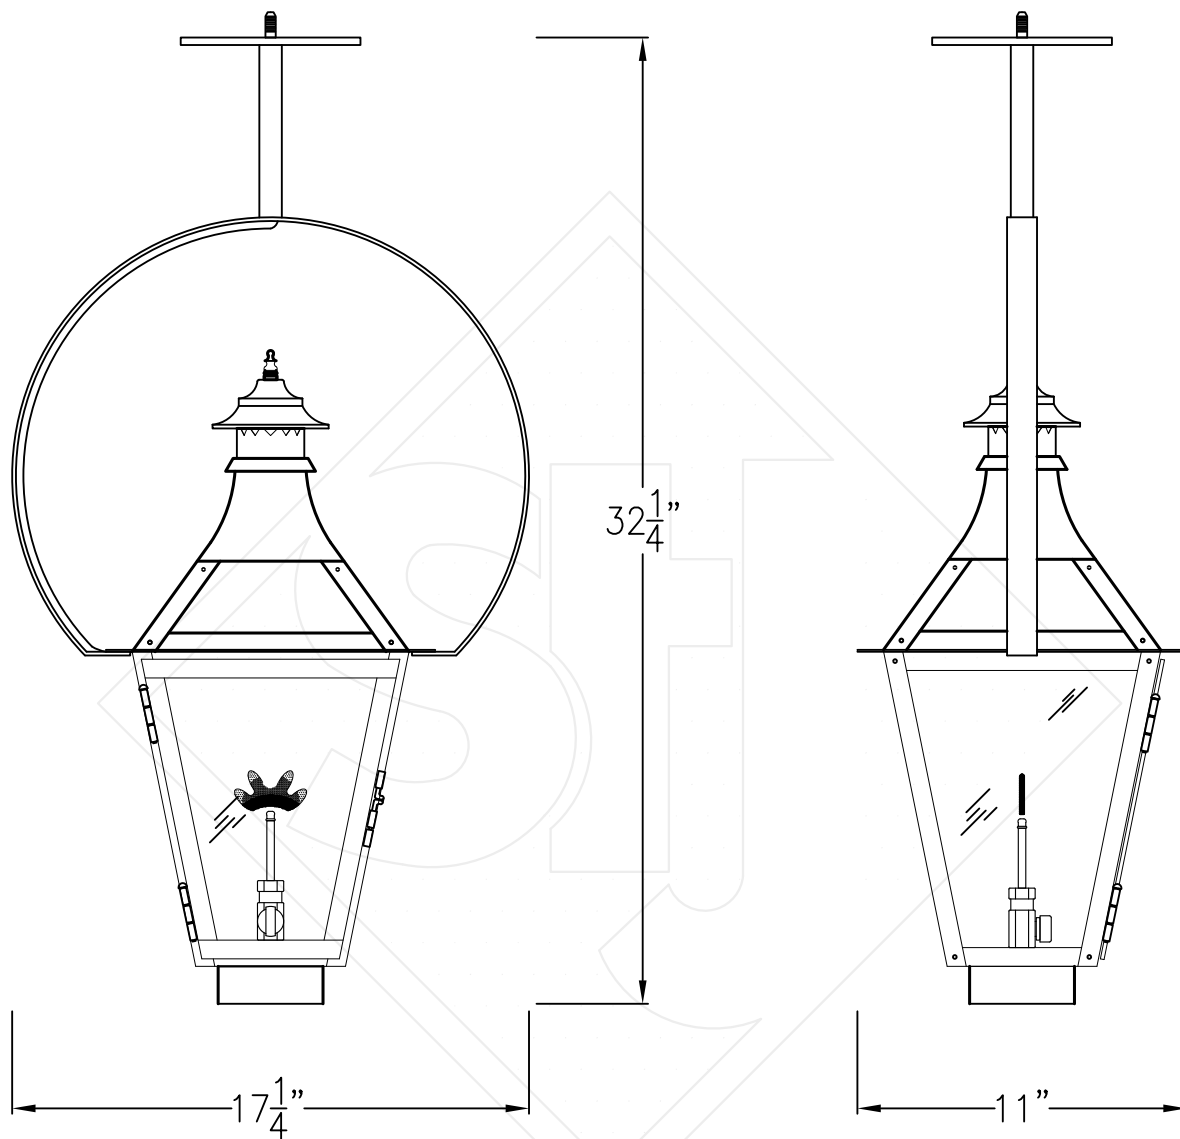

CHESAPEAKE SMALL CEILING HALF YOKE

Available w/ Solid or Glass Top
Shortest Height 31 1/4"

Front View

Side View

Ceiling Mount

Lights are hand crafted
Dimensions may vary by 1/4"