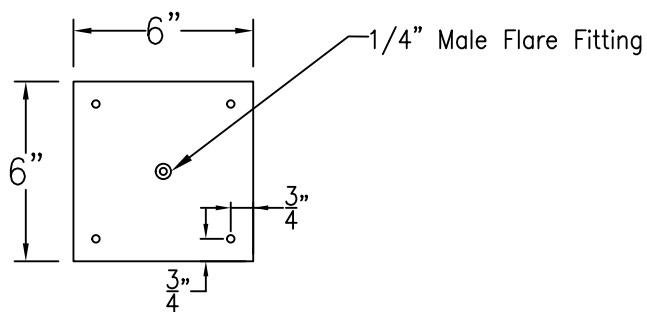

CHESAPEAKE SMALL CEILING HALF YOKE

Available w/ Solid or Glass Top
Shortest Height 31 1/4"

Front View

Side View

Ceiling Mount

Lights are hand crafted
Dimensions may vary by 1/4"