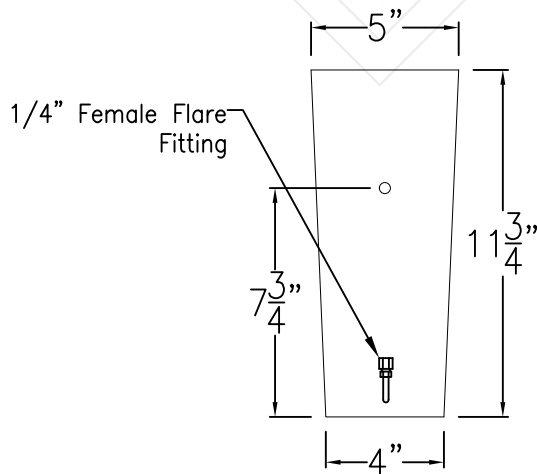

# CHESAPEAKE SMALL COPPER WALL BRACKET

Available w/ Solid or  
Glass Top

Front View

Side View

Backplate

Lights are hand crafted  
Dimensions may vary by 1/4"