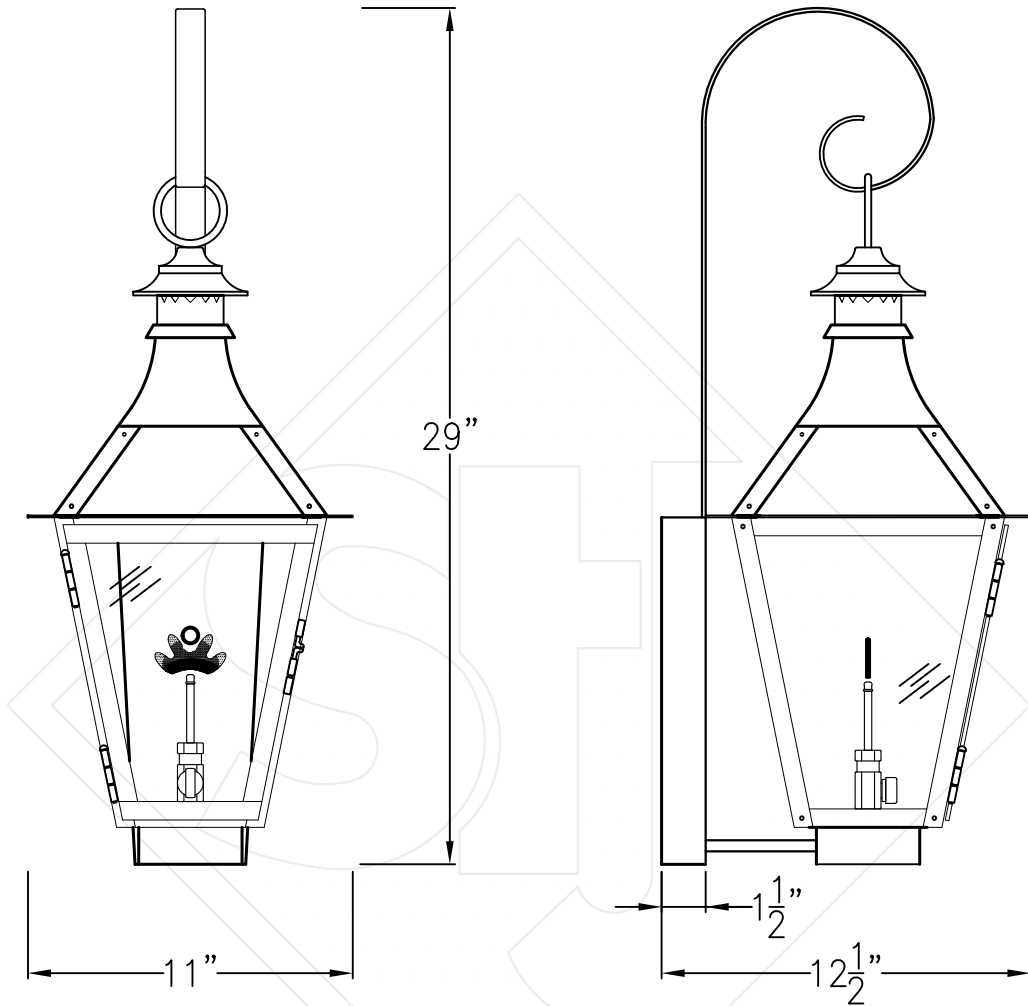

# CHESAPEAKE SMALL COPPER WALL BRACKET

Available w/ Solid or  
Glass Top

Front View

Side View

Backplate

Lights are hand crafted  
Dimensions may vary by 1/4"