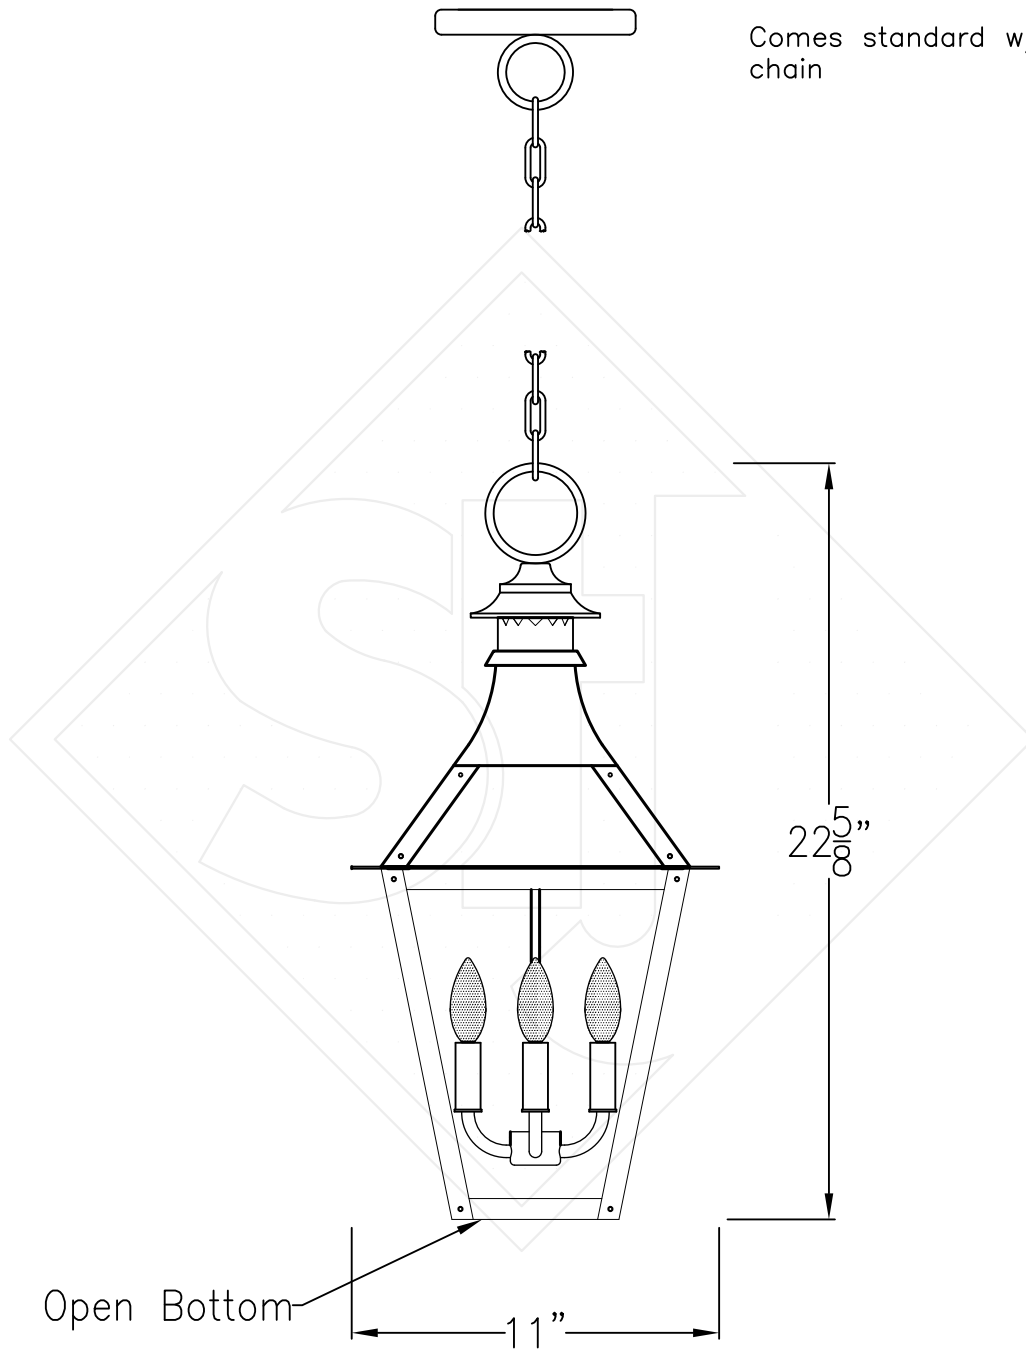

CHESAPEAKE SMALL CHAIN HUNG PENDANT

Available in Solid or Glass Top

Comes standard w/ 6' of
chain

Front View

Lights are hand crafted
Dimensions may vary by 1/4"