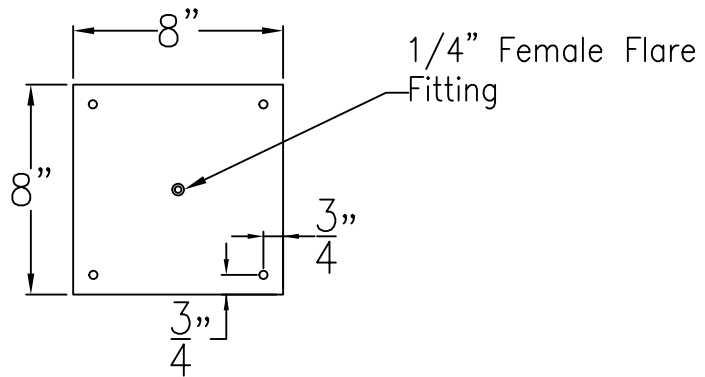

FRISCO LARGE FULL YOKE

Shortest Height $38 \frac{1}{8}$ "

Front View

Side View

Ceiling Mount

Lights are hand crafted
Dimensions may vary by 1/4"