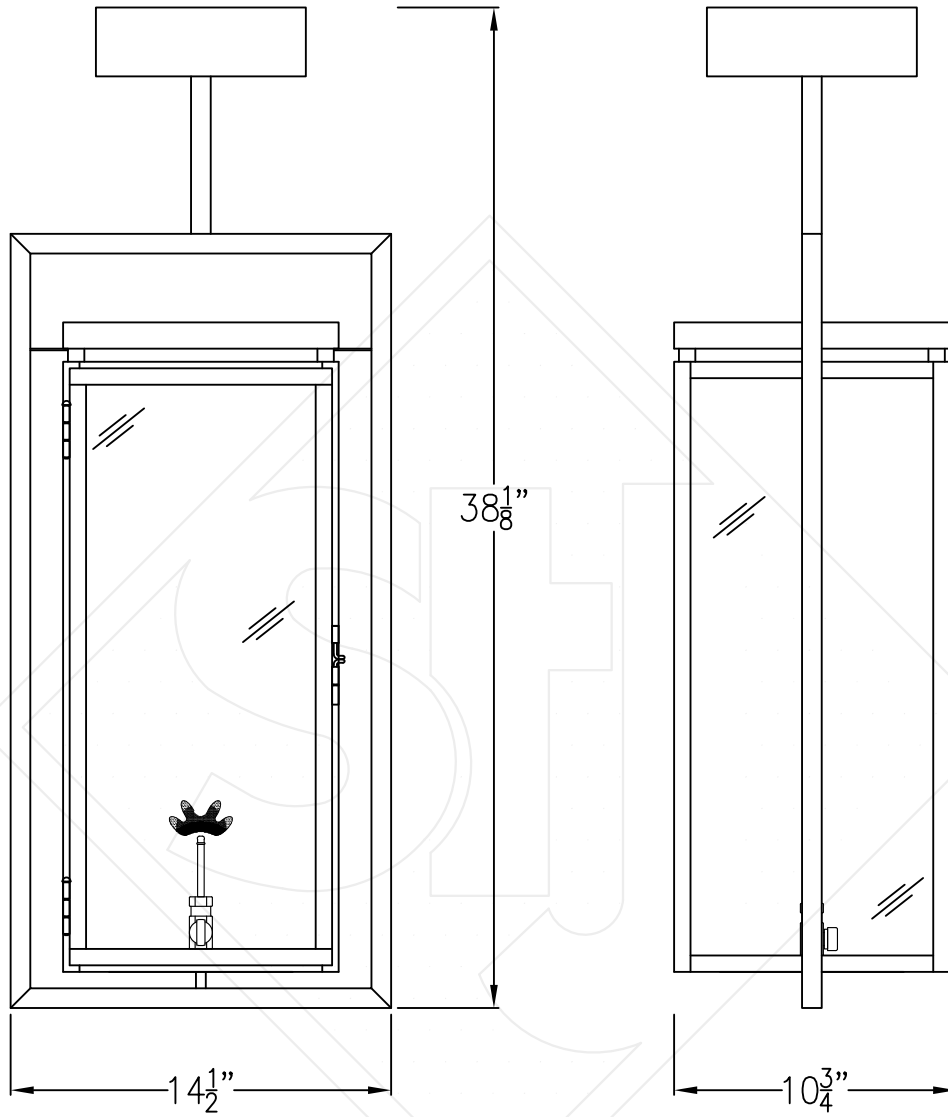

FRISCO LARGE FULL YOKE

Shortest Height $38 \frac{1}{8}$ "

Front View

Side View

Ceiling Mount

Lights are hand crafted
Dimensions may vary by 1/4"