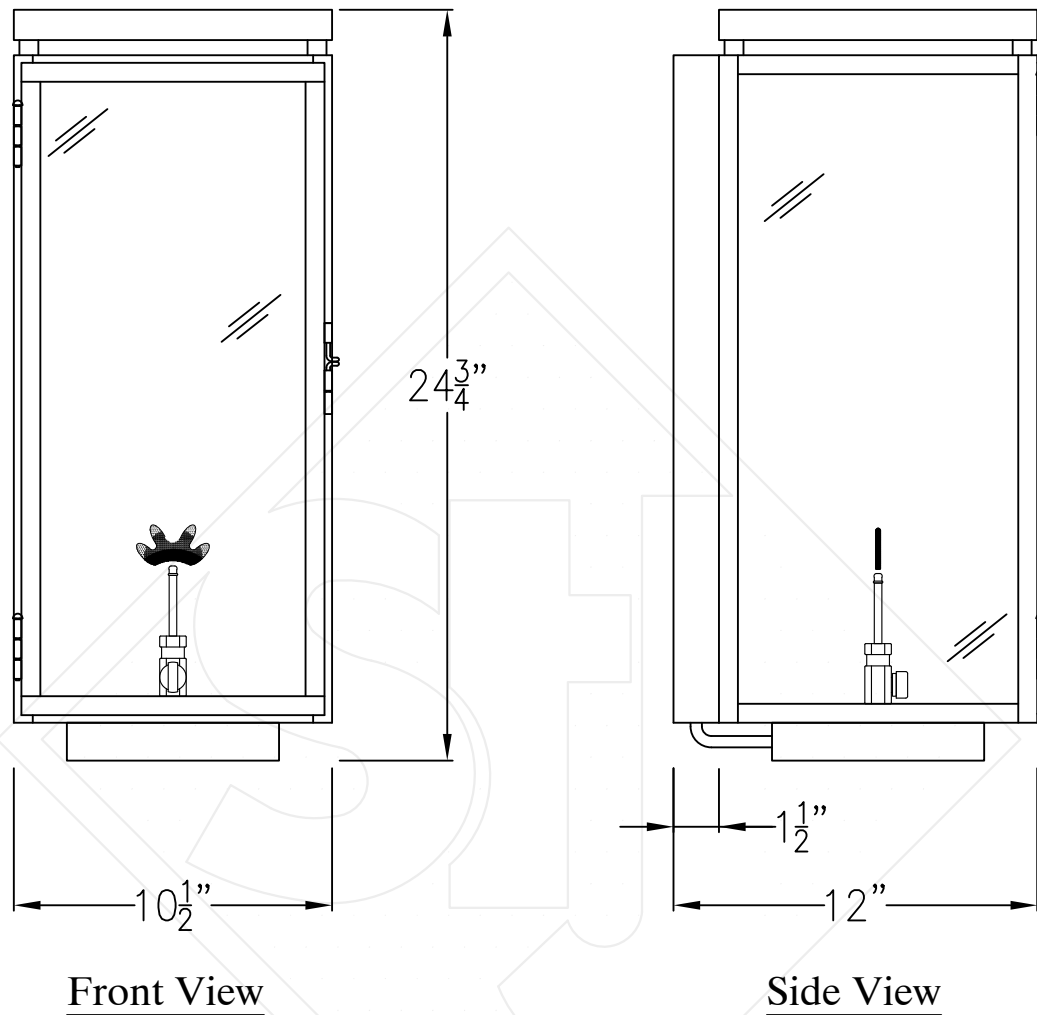

FRISCO LARGE COPPER WALL MOUNT

Lights are hand crafted
Dimensions may vary by 1/4"

Backplate