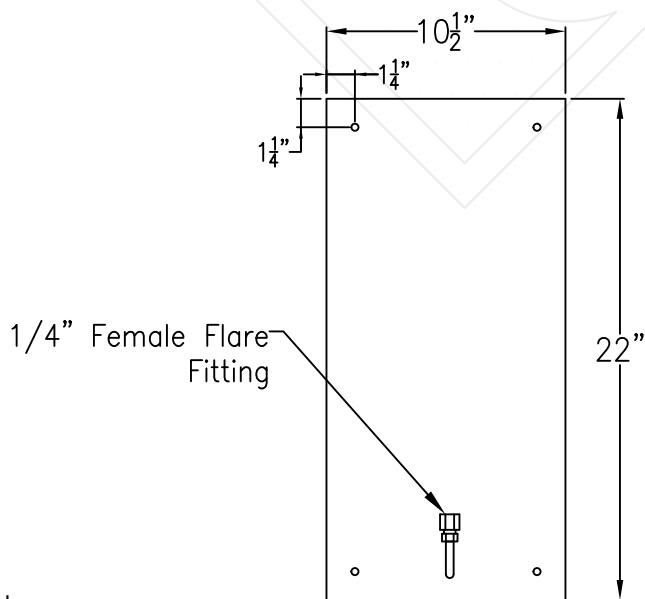

FRISCO LARGE COPPER WALL MOUNT

Lights are hand crafted
Dimensions may vary by 1/4"

Backplate