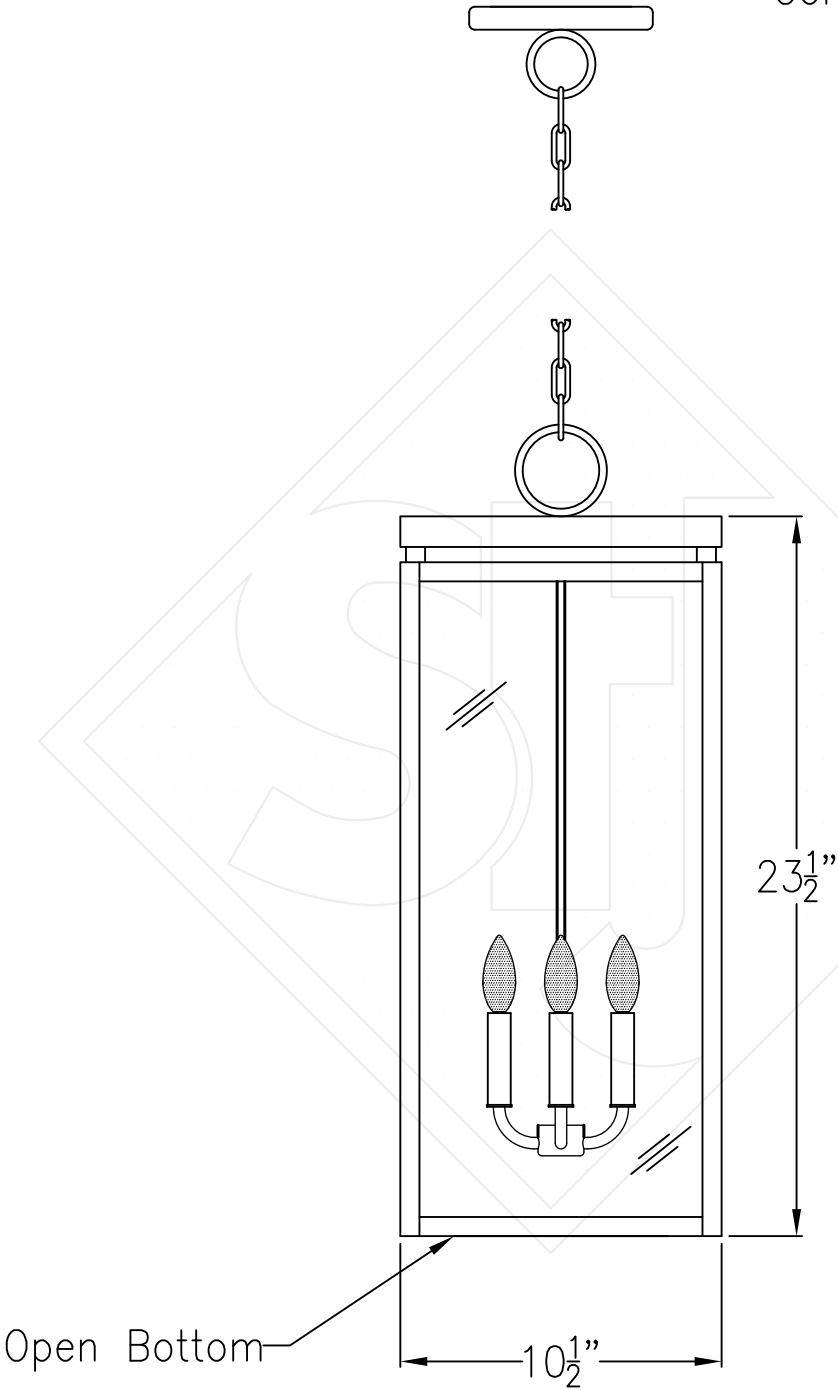

FRISCO LARGE CHAIN HUNG PENDANT

Comes standard w/
6' of chain

Front View

Lights are hand crafted
Dimensions may vary by 1/4"