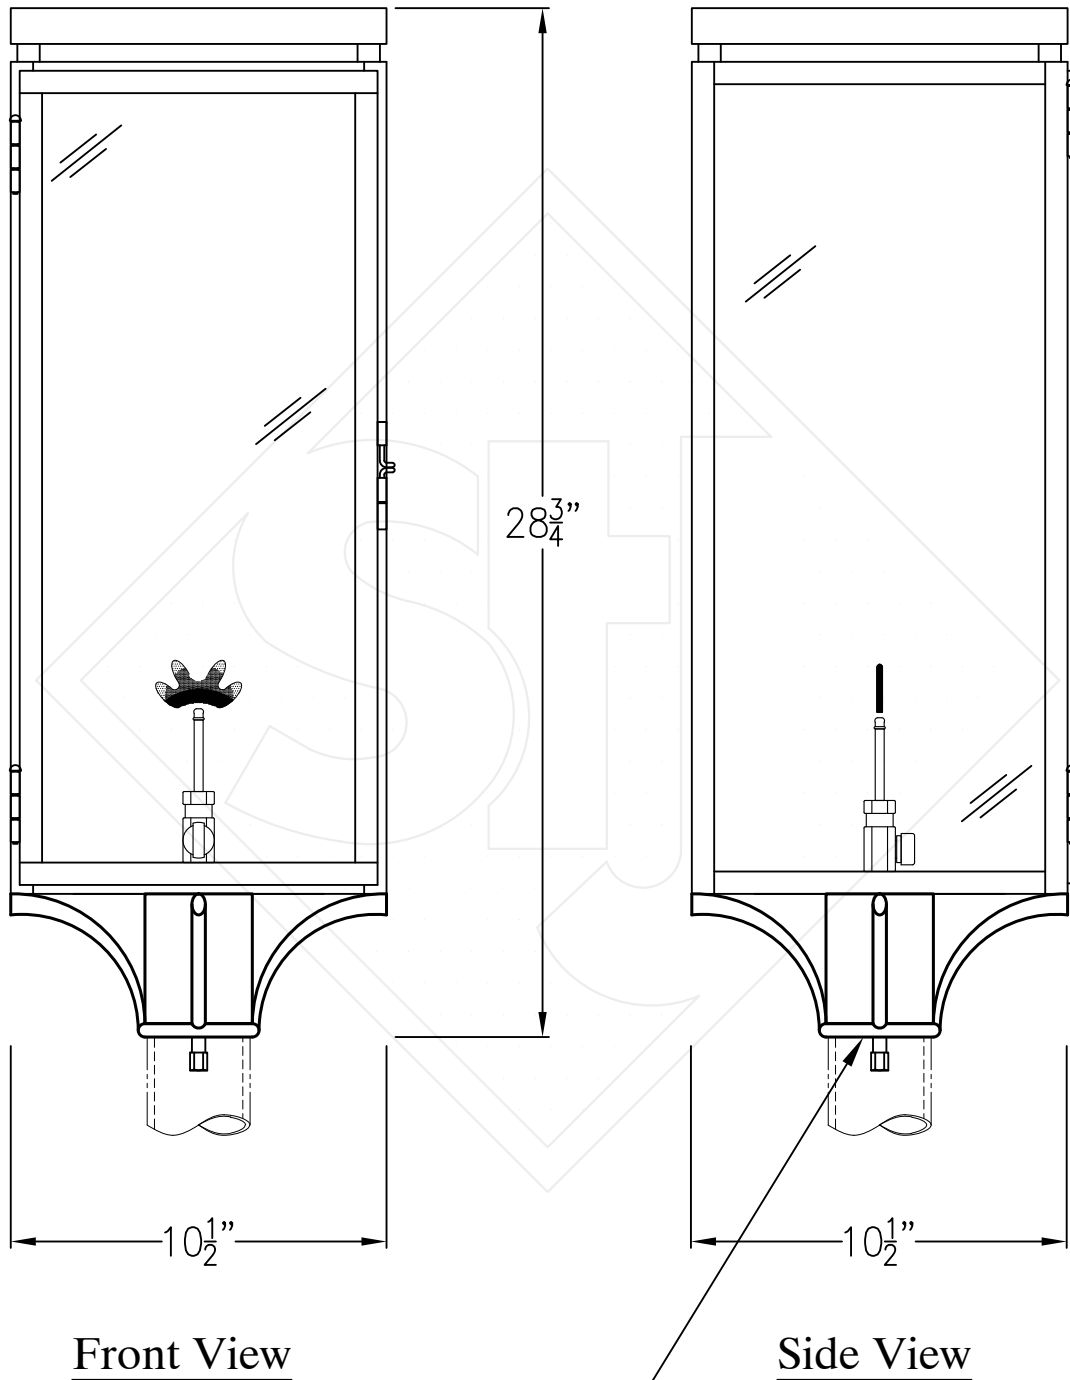

FRISCO LARGE COPPER POST MOUNT

Front View

Side View

Fits over 3" post
1/4" Female Flare
Fitting

Lights are hand crafted
Dimensions may vary by 1/4"