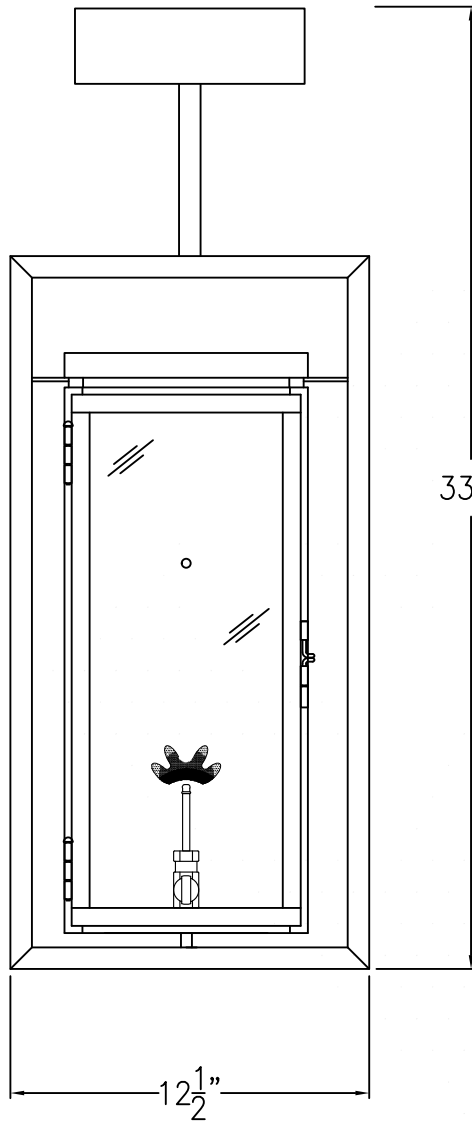

FRISCO MEDIUM CEILING FULL YOKE

Shortest Height 33 1/2"

Front View

Side View

Ceiling Mount

Lights are hand crafted
Dimensions may vary by 1/4"