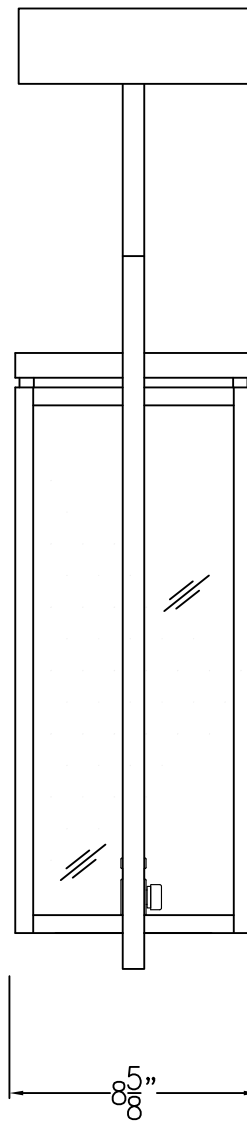

FRISCO MEDIUM CEILING FULL YOKE

Shortest Height 33 1/2"

Front View

Side View

Ceiling Mount

Lights are hand crafted
Dimensions may vary by 1/4"