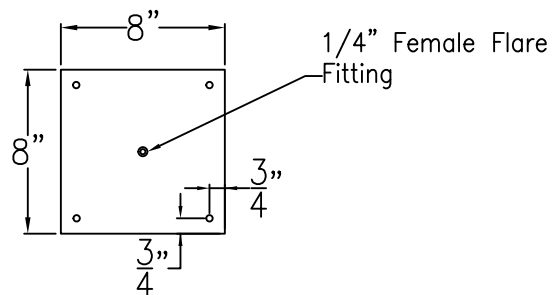

FRISCO MEDIUM CEILING FULL YOKE

Shortest Height 33 1/2"

Front View

Side View

Ceiling Mount

Lights are hand crafted
Dimensions may vary by 1/4"