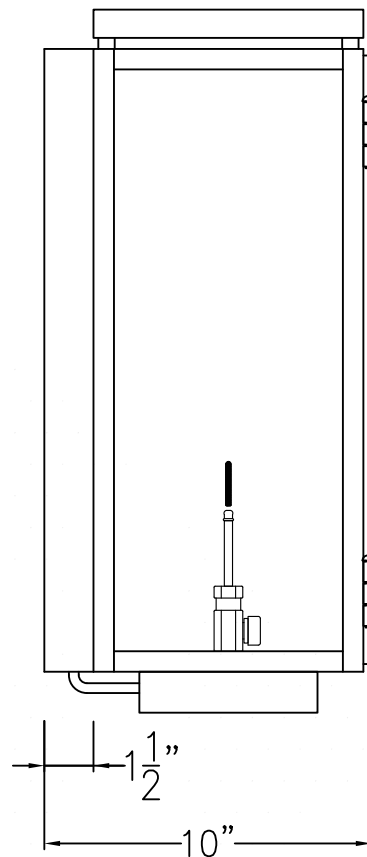

# FRISCO MEDIUM COPPER WALL MOUNT

Front View

Side View

Backplate

Lights are hand crafted  
Dimensions may vary by 1/4"