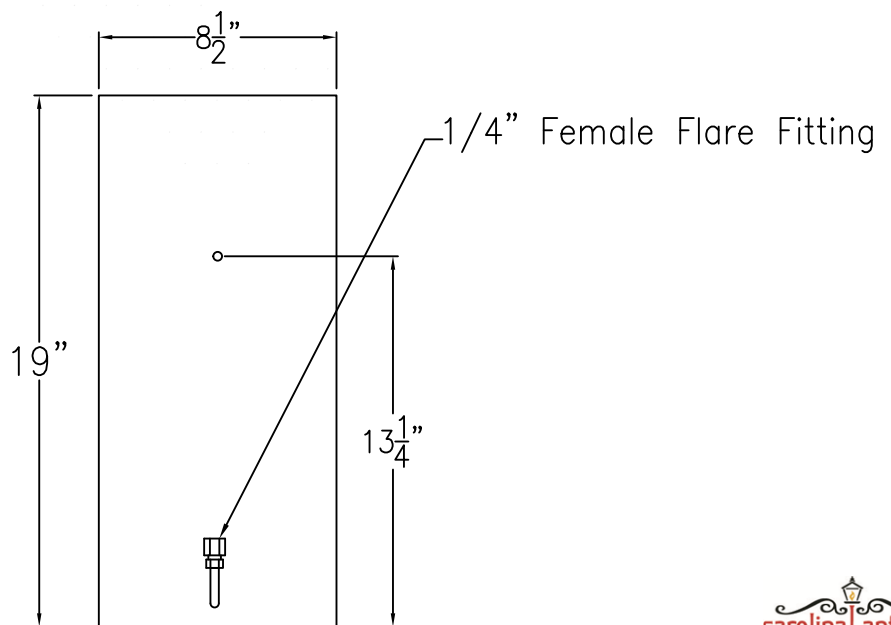

# FRISCO MEDIUM COPPER WALL MOUNT

Front View

Side View

Backplate

Lights are hand crafted  
Dimensions may vary by 1/4"