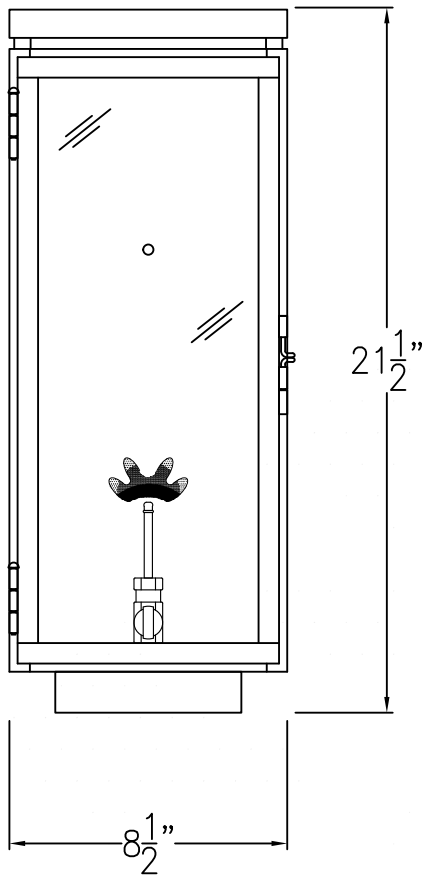

# FRISCO MEDIUM COPPER WALL MOUNT

Front View

Side View

Backplate

Lights are hand crafted  
Dimensions may vary by 1/4"