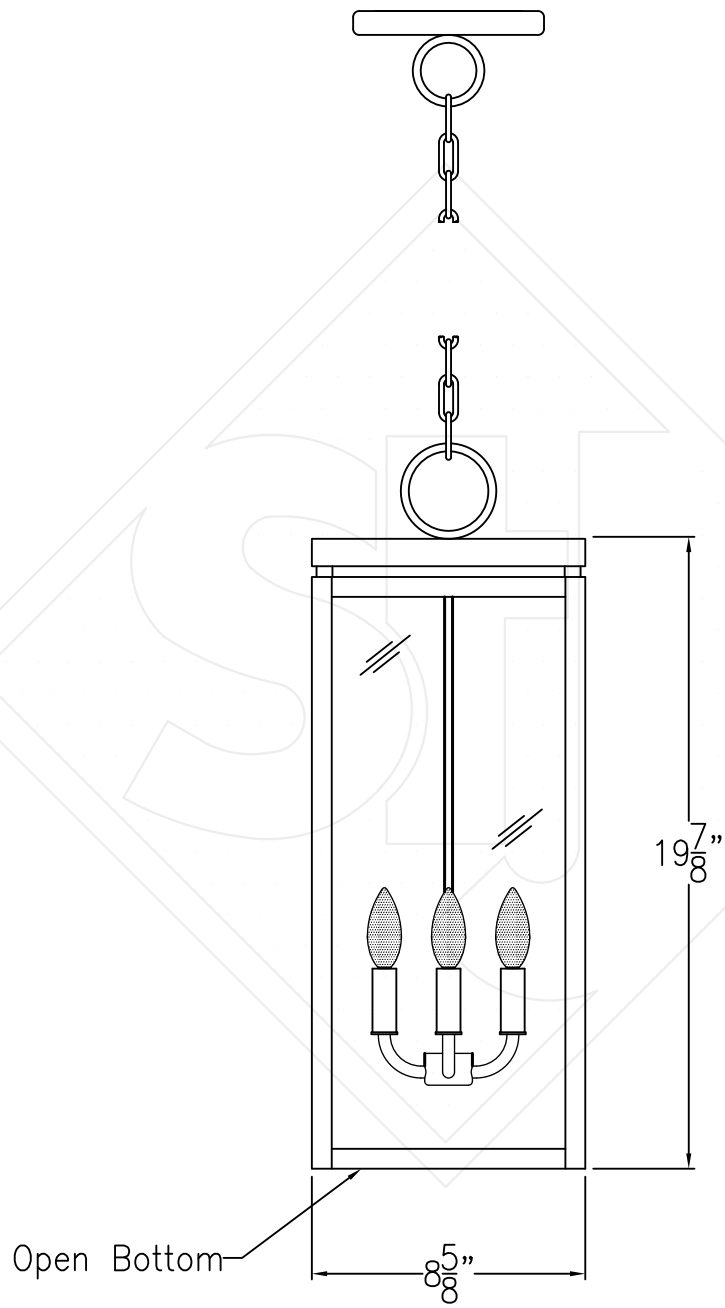

FRISCO MEDIUM CHAIN HUNG PENDANT

Comes standard w/ 6'
of chain

Front View

Lights are hand crafted
Dimensions may vary by 1/4"