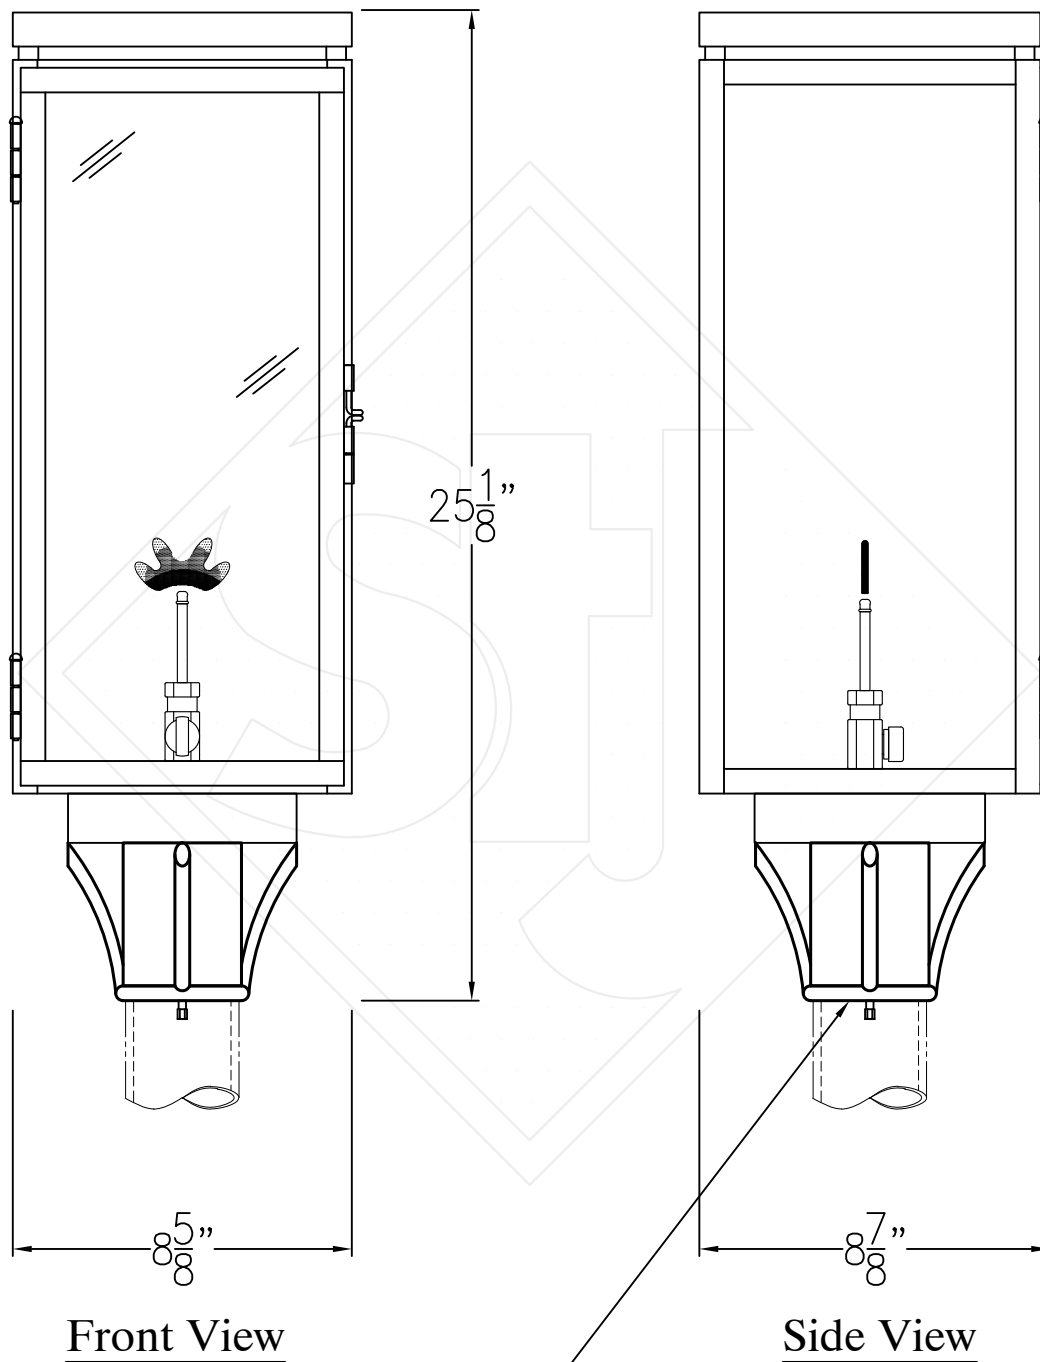

FRISCO MEDIUM COPPER POST MOUNT

Fits over 3" post
1/4" Female Flare Fitting

Lights are hand crafted
Dimensions may vary by 1/4"