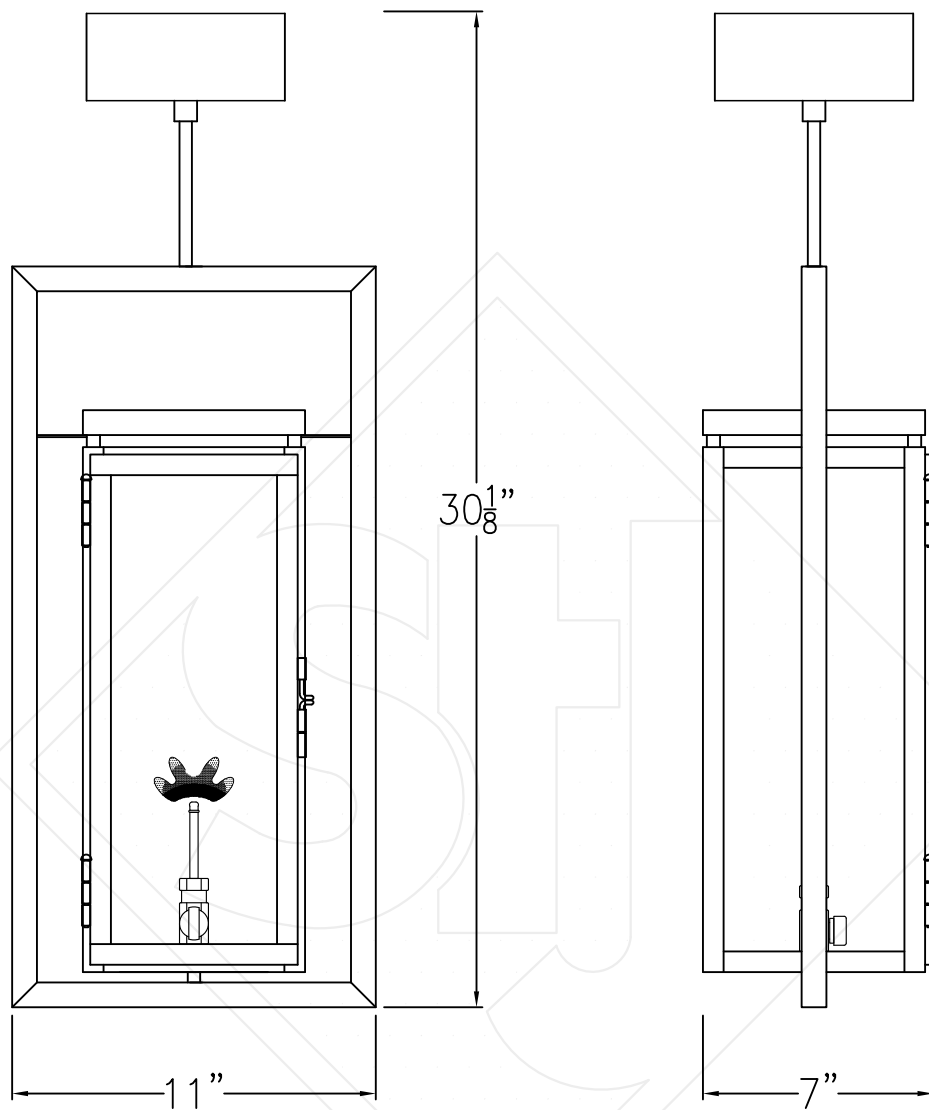

# FRISCO SMALL CEILING FULL YOKE

Shortest Height 29  $\frac{3}{4}$ "

Front View

Side View

Ceiling Mount

Lights are hand crafted  
Dimensions may vary by 1/4"