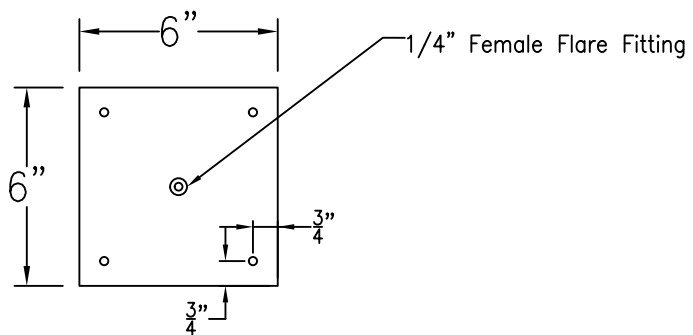

# FRISCO SMALL CEILING FULL YOKE

Shortest Height 29  $\frac{3}{4}$ "

Front View

Side View

Ceiling Mount

Lights are hand crafted  
Dimensions may vary by 1/4"