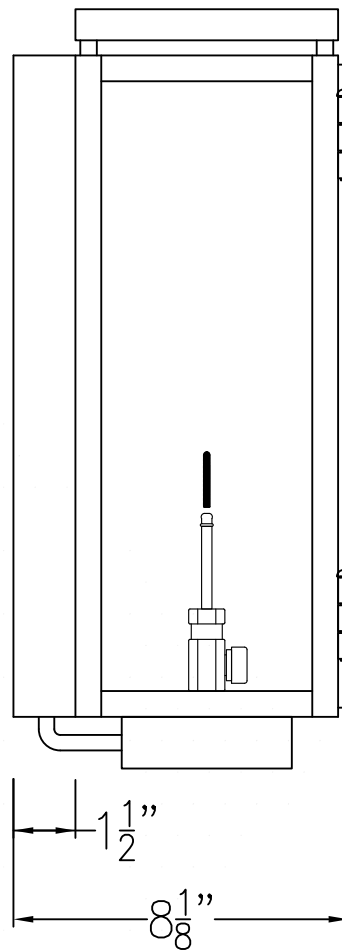

# FRISCO SMALL COPPER WALL MOUNT

Front View

Side View

Backplate

Lights are hand crafted  
Dimensions may vary by 1/4"