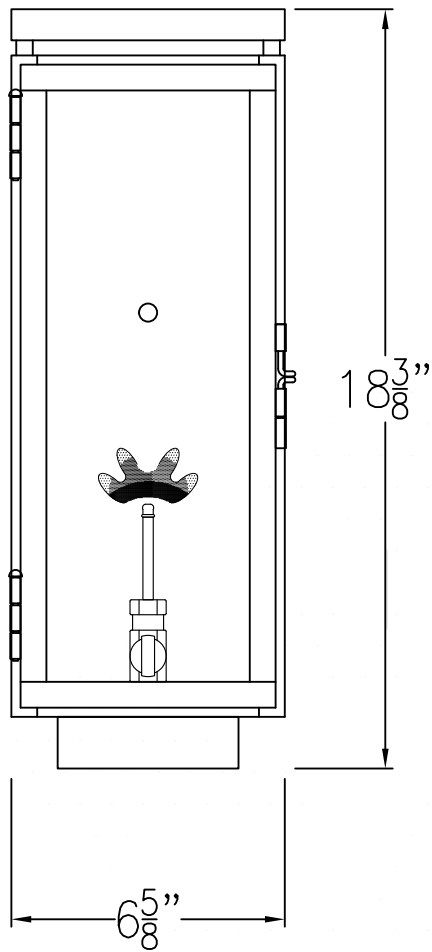

# FRISCO SMALL COPPER WALL MOUNT

Front View

Side View

Backplate

Lights are hand crafted  
Dimensions may vary by 1/4"