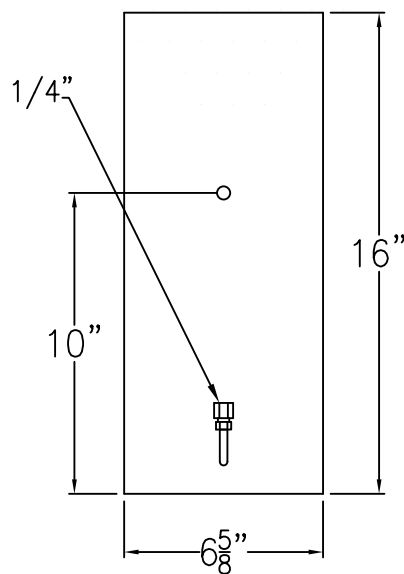

# FRISCO SMALL COPPER WALL MOUNT

Front View

Side View

Backplate

Lights are hand crafted  
Dimensions may vary by 1/4"