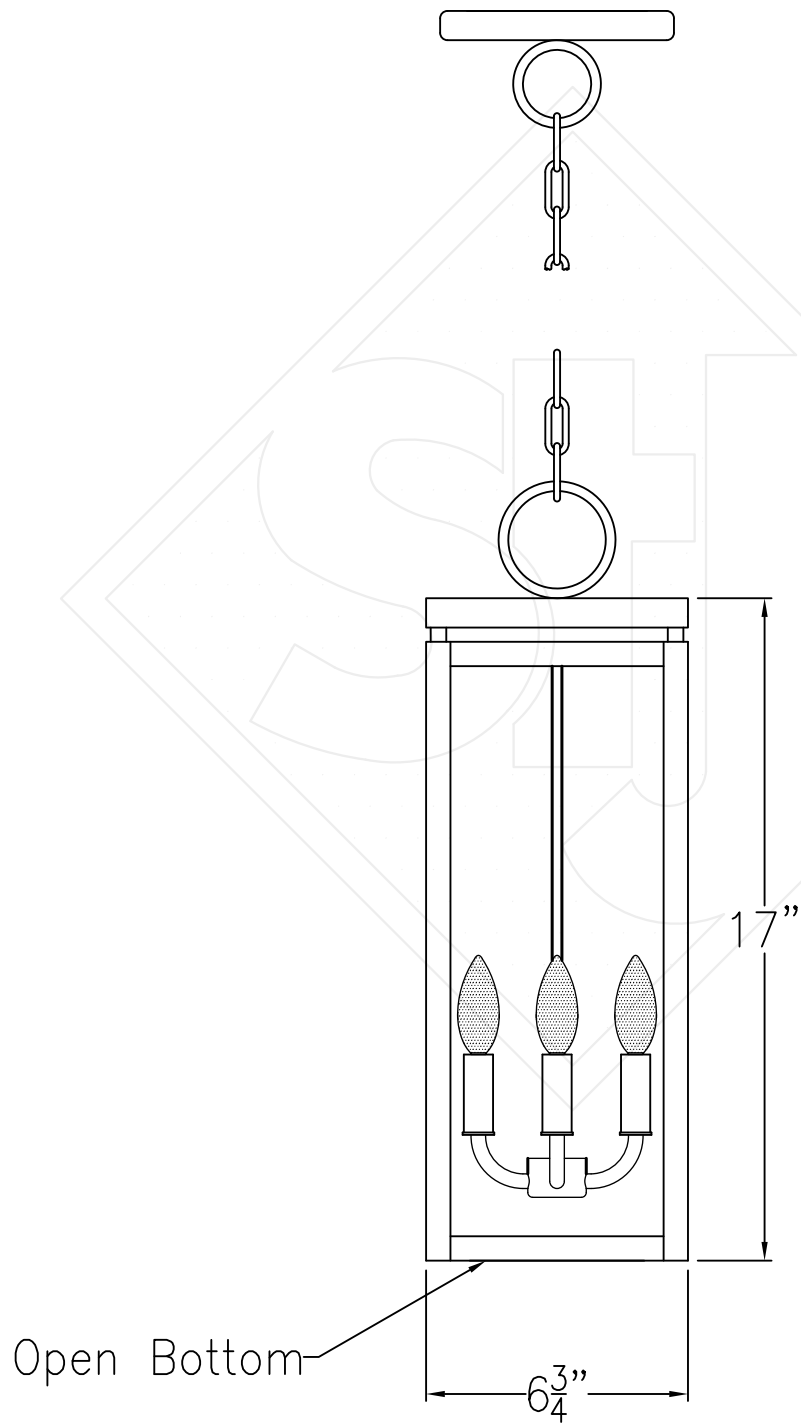

FRISCO SMALL CHAIN HUNG PENDANT

Comes standard w/ 6'
of chain

Front View

Lights are hand crafted
Dimensions may vary by 1/4"