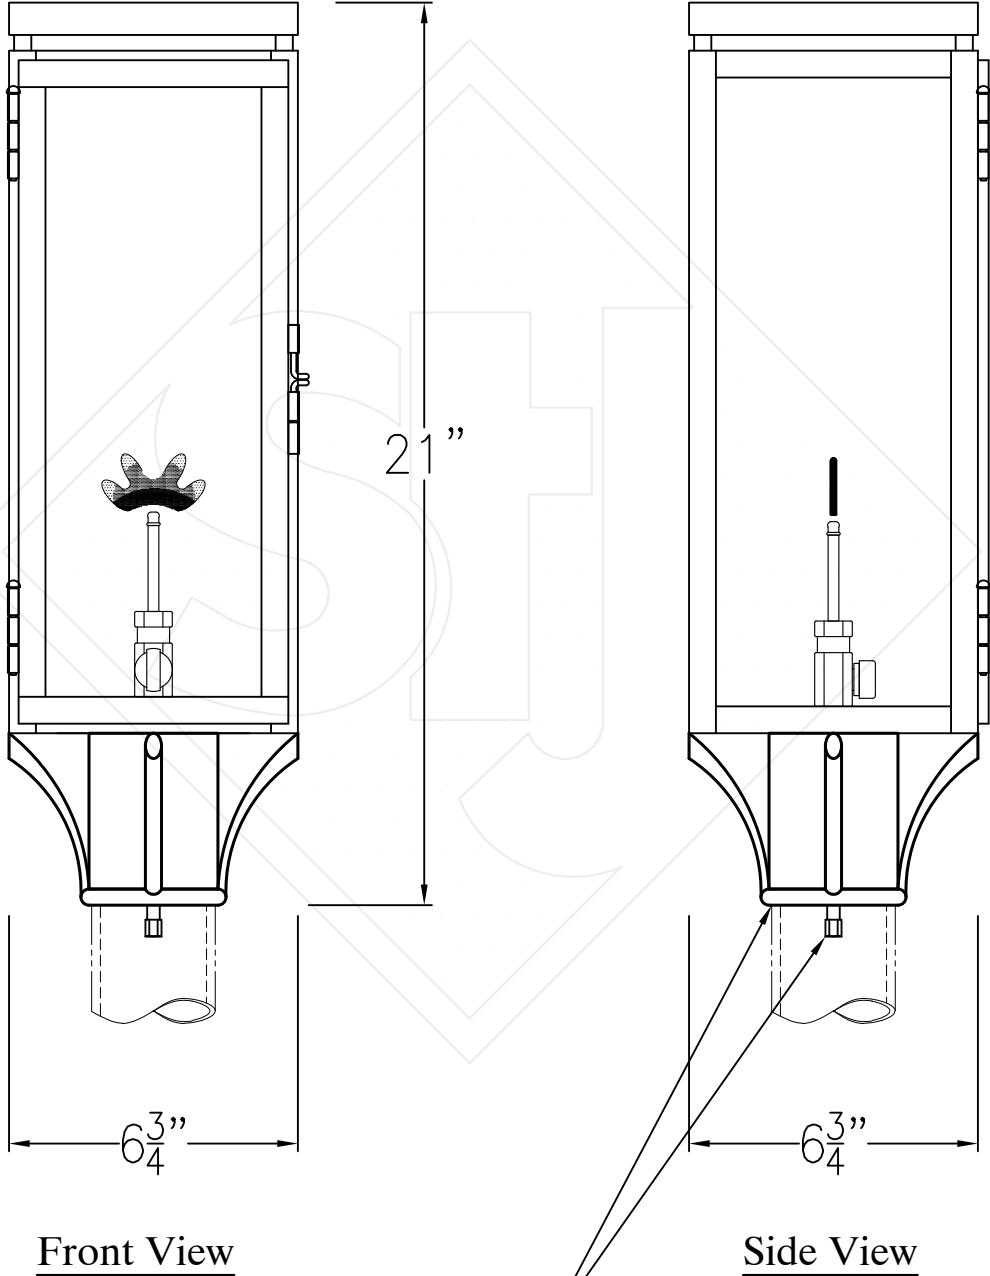

FRISCO SMALL COPPER POST

Front View

Side View

Fits over 3" post
1/4" Female Flare Fitting

Lights are hand crafted
Dimensions may vary by 1/4"