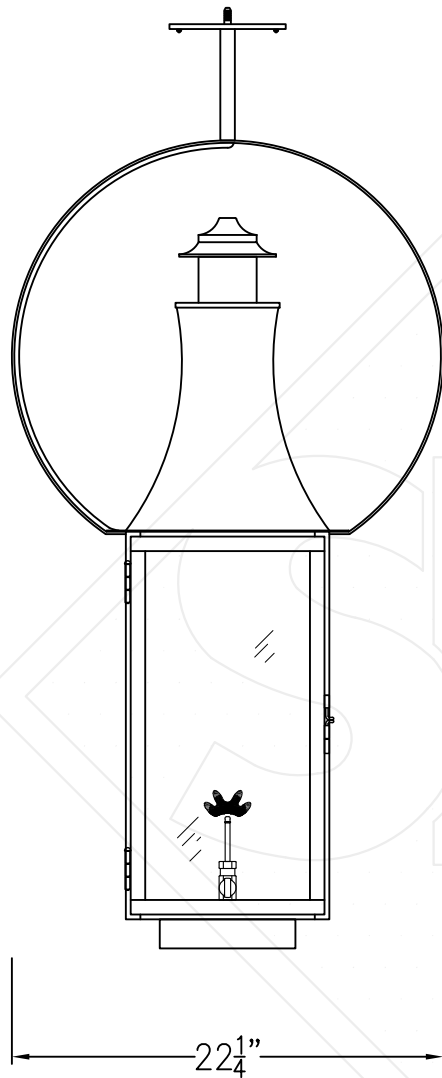

MADISON LARGE HALF YOKE

Shortest Height 47 $\frac{3}{4}$ "

Front View

Side View

Ceiling Mount

Lights are hand crafted
Dimensions may vary by 1/4"