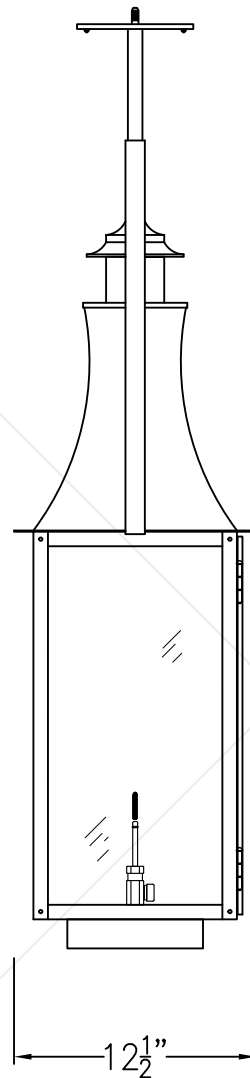

MADISON LARGE HALF YOKE

Shortest Height 47 $\frac{3}{4}$ "

Front View

Side View

Ceiling Mount

Lights are hand crafted
Dimensions may vary by 1/4"