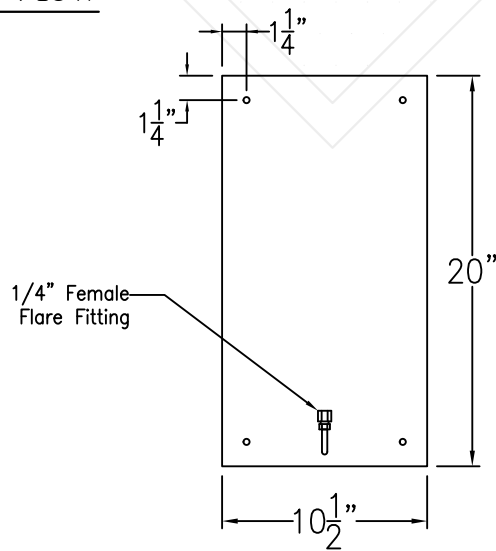

# MADISON LARGE COPPER WALL BRACKET

Front View

Side View

Backplate

Lights are hand crafted  
Dimensions may vary by 1/4"