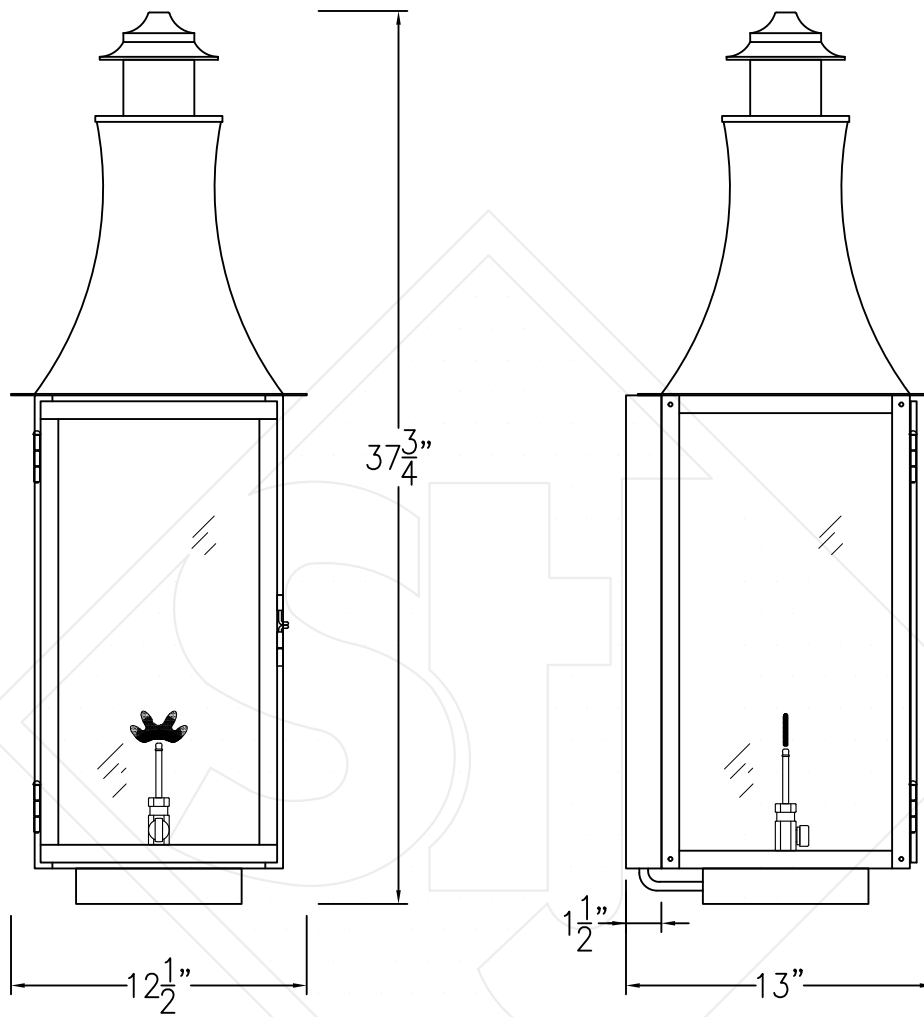

# MADISON LARGE COPPER WALL BRACKET

Front View

Side View

Backplate

Lights are hand crafted  
Dimensions may vary by 1/4"