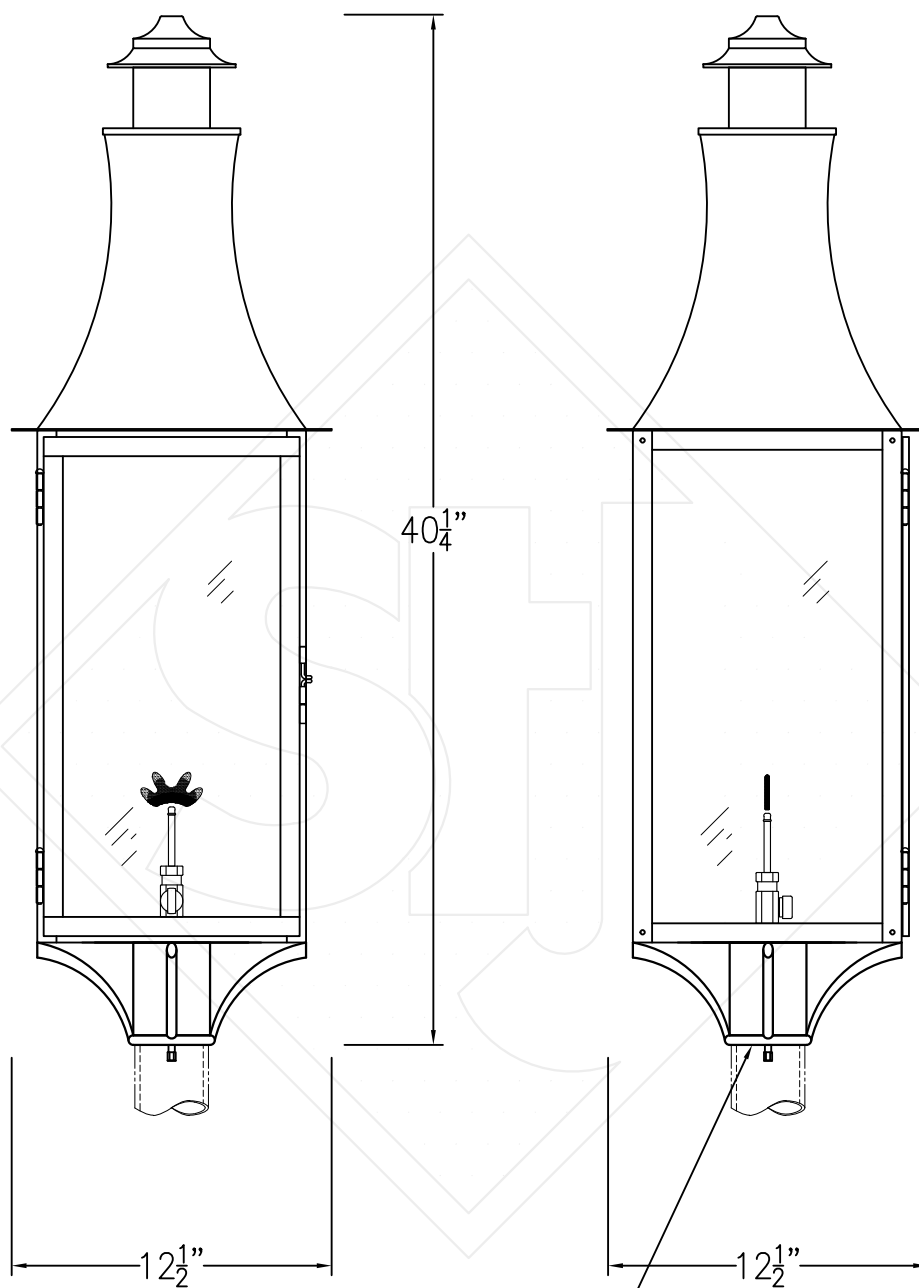

MADISON LARGE COPPER POST MOUNT

Front View

Side View

Fits over 3" post
 $\frac{1}{4}$ " Female Flare
Fitting

Lights are hand crafted
Dimensions may vary by $\frac{1}{4}$ "