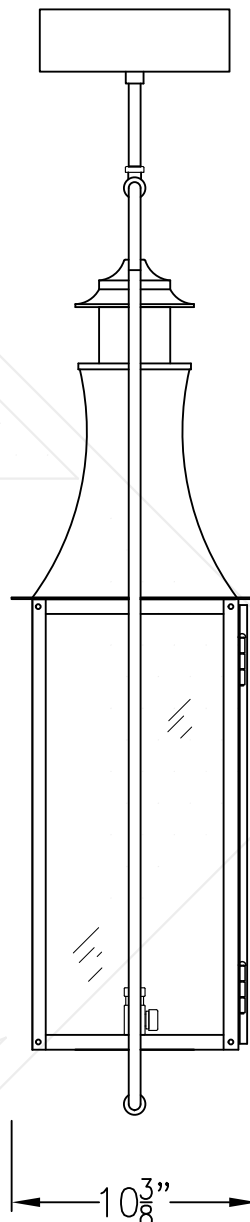

MADISON MEDIUM FULL YOKE

Shortest Height 46 $\frac{5}{8}$ "

Front View

Side View

Ceiling Mount

Lights are hand crafted
Dimensions may vary by 1/4"