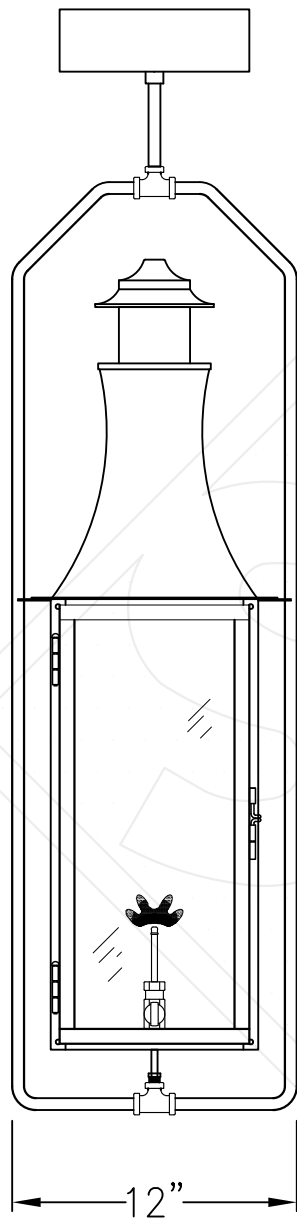

MADISON MEDIUM FULL YOKE

Shortest Height 46 $\frac{5}{8}$ "

Front View

Side View

Ceiling Mount

Lights are hand crafted
Dimensions may vary by 1/4"