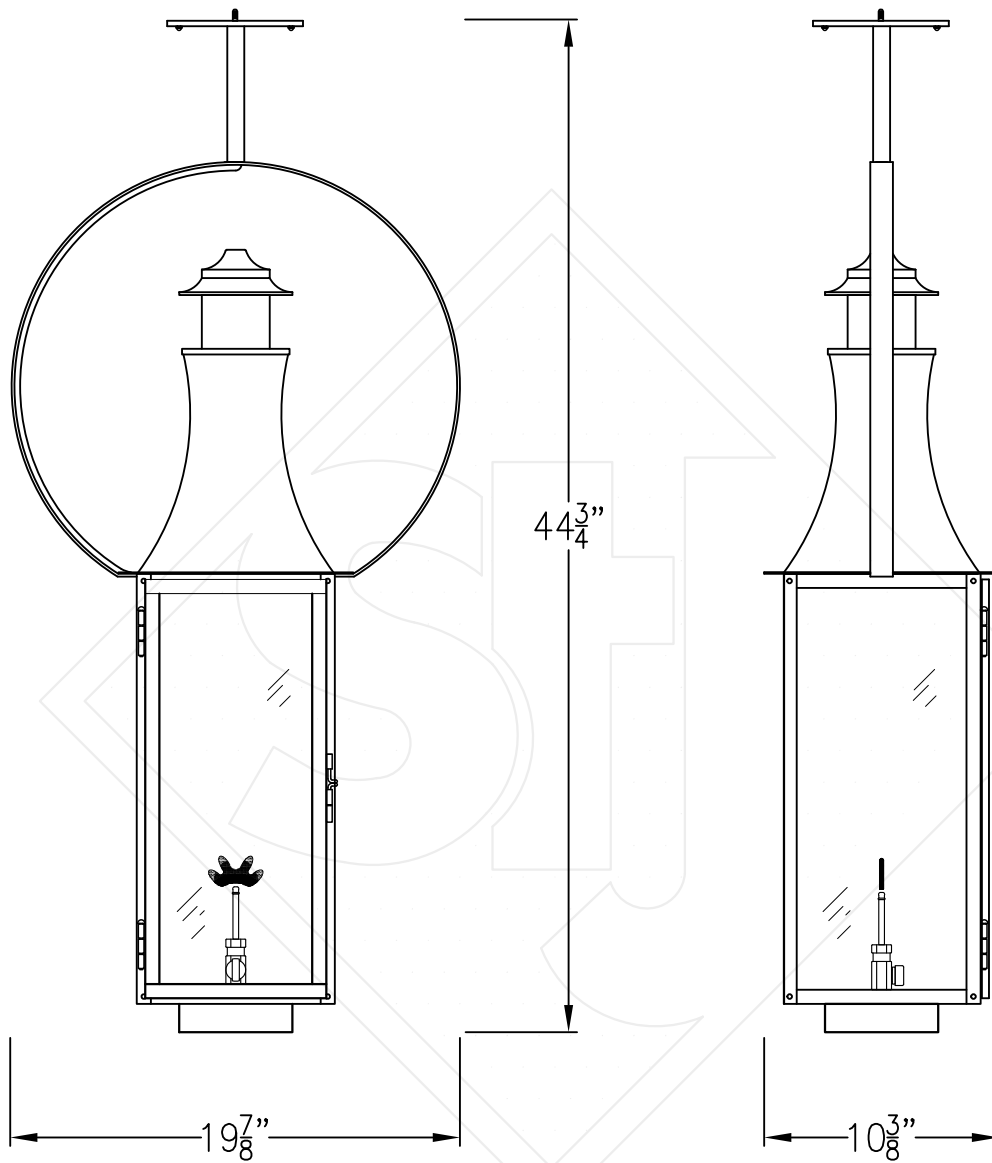

MADISON MEDIUM HALF YOKE

Shortest Height 44 $\frac{3}{4}$ "

Front View

Side View

Ceiling Mount

Lights are hand crafted
Dimensions may vary by 1/4"