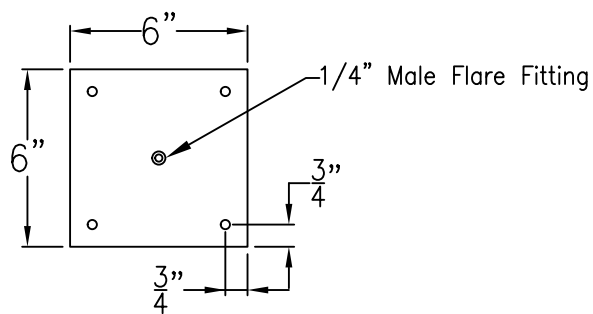

MADISON MEDIUM HALF YOKE

Shortest Height 44 $\frac{3}{4}$ "

Front View

Side View

Ceiling Mount

Lights are hand crafted
Dimensions may vary by 1/4"