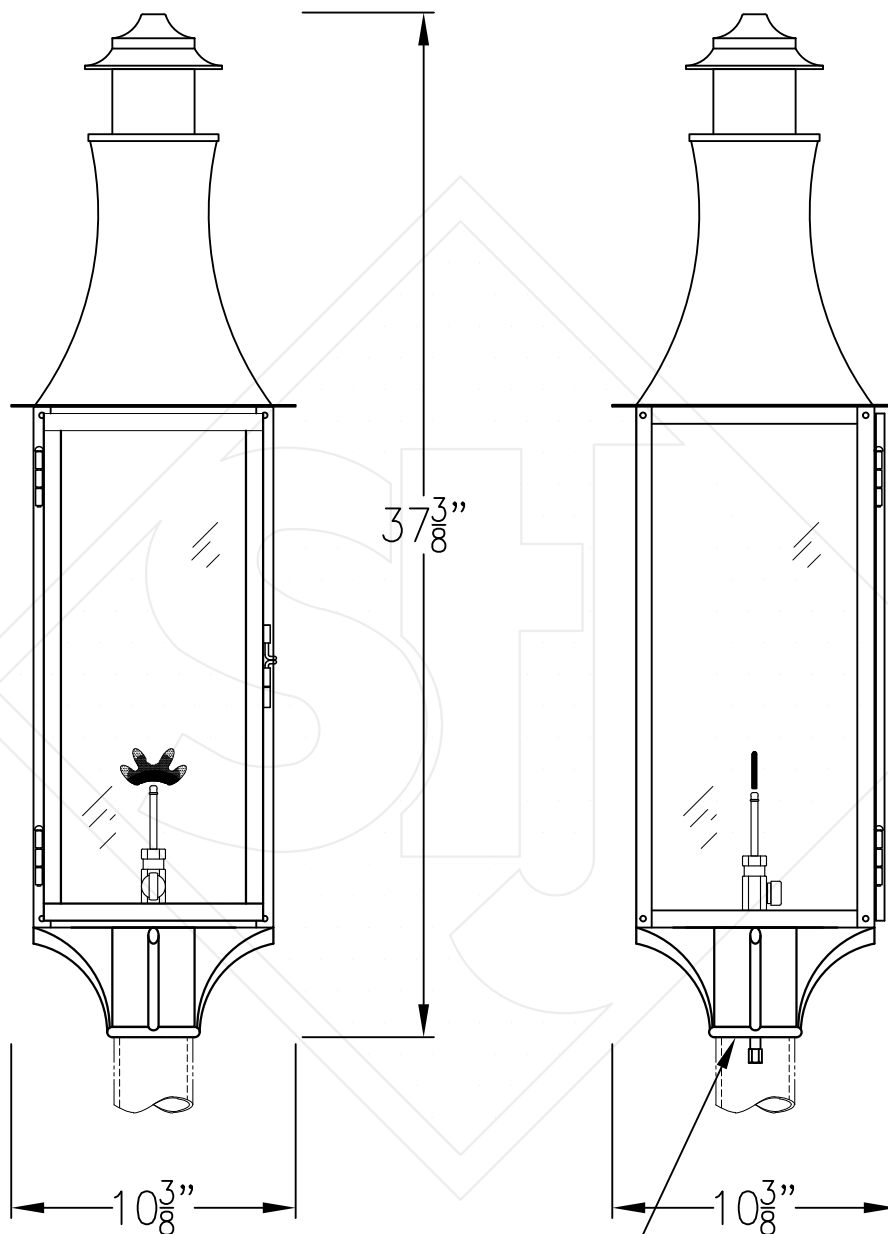

MADISON MEDIUM COPPER POST MOUNT

Front View

Side View

Fits over 3" post
 $\frac{1}{4}$ " Female Flare
Fitting

Lights are hand crafted
Dimensions may vary by 1/4"