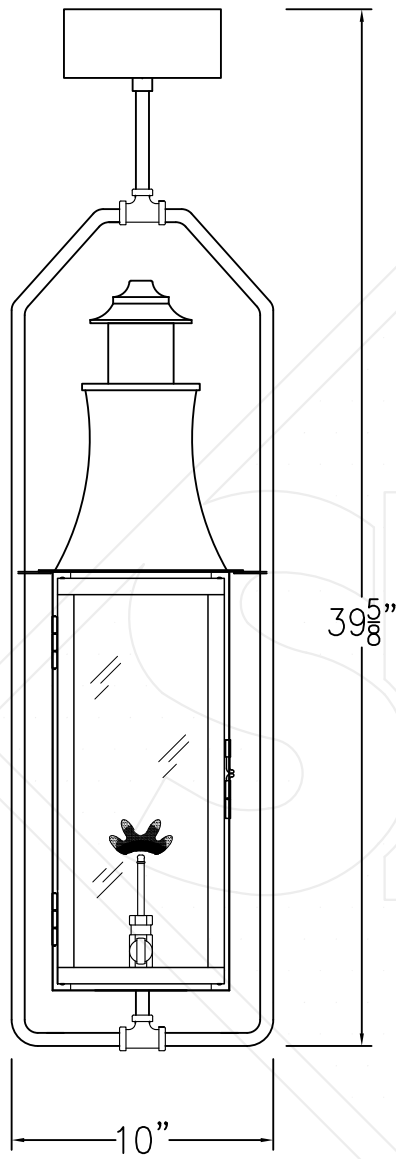

MADISON SMALL FULL YOKE

Shortest Height 39 $\frac{5}{8}$ "

Front View

Side View

Ceiling Mount

Lights are hand crafted
Dimensions may vary by 1/4"