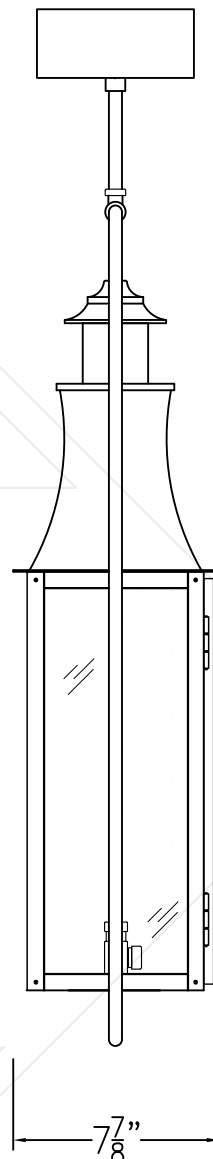

MADISON SMALL FULL YOKE

Shortest Height 39 $\frac{5}{8}$ "

Front View

Side View

Ceiling Mount

Lights are hand crafted
Dimensions may vary by 1/4"