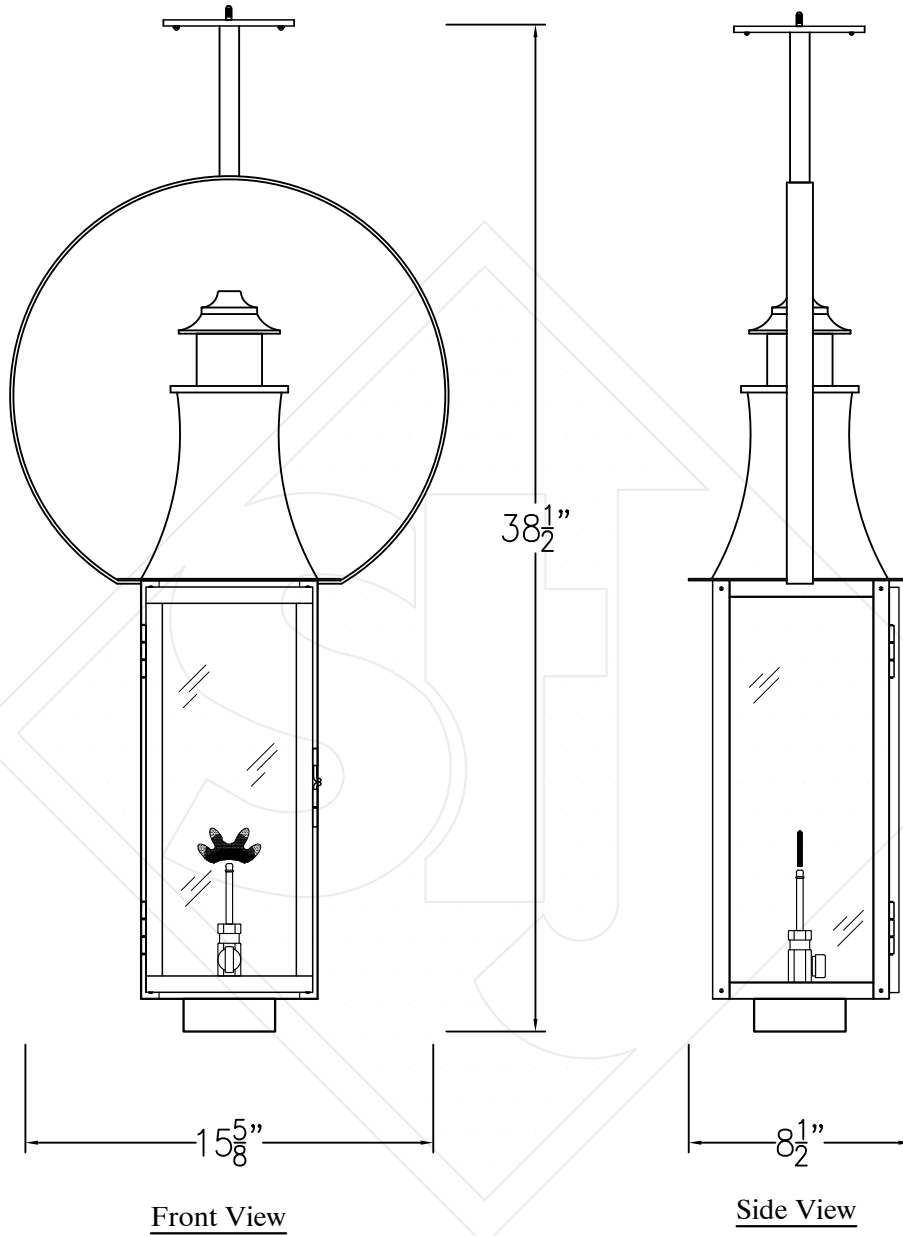

MADISON SMALL HALF YOKE

Shortest Height 38 $\frac{3}{4}$ "

Ceiling Mount

Lights are hand crafted
Dimensions may vary by 1/4"