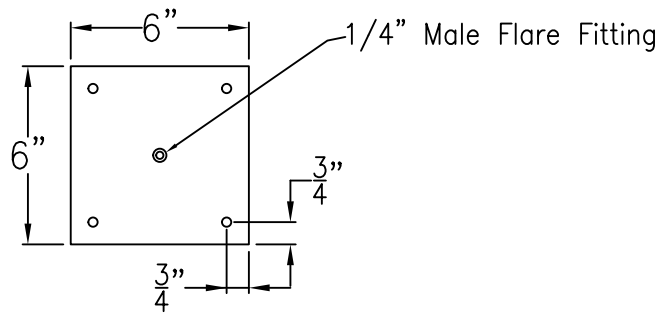

MADISON SMALL HALF YOKE

Shortest Height 38 $\frac{3}{4}$ "

Ceiling Mount

Lights are hand crafted
Dimensions may vary by 1/4"