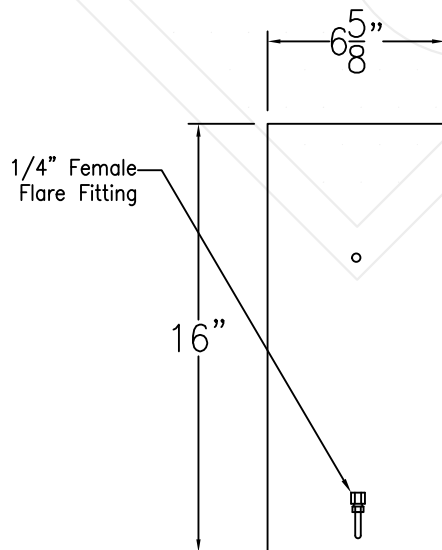

MADISON SMALL COPPER WALL BRACKET

Lights are hand crafted
Dimensions may vary by 1/4"