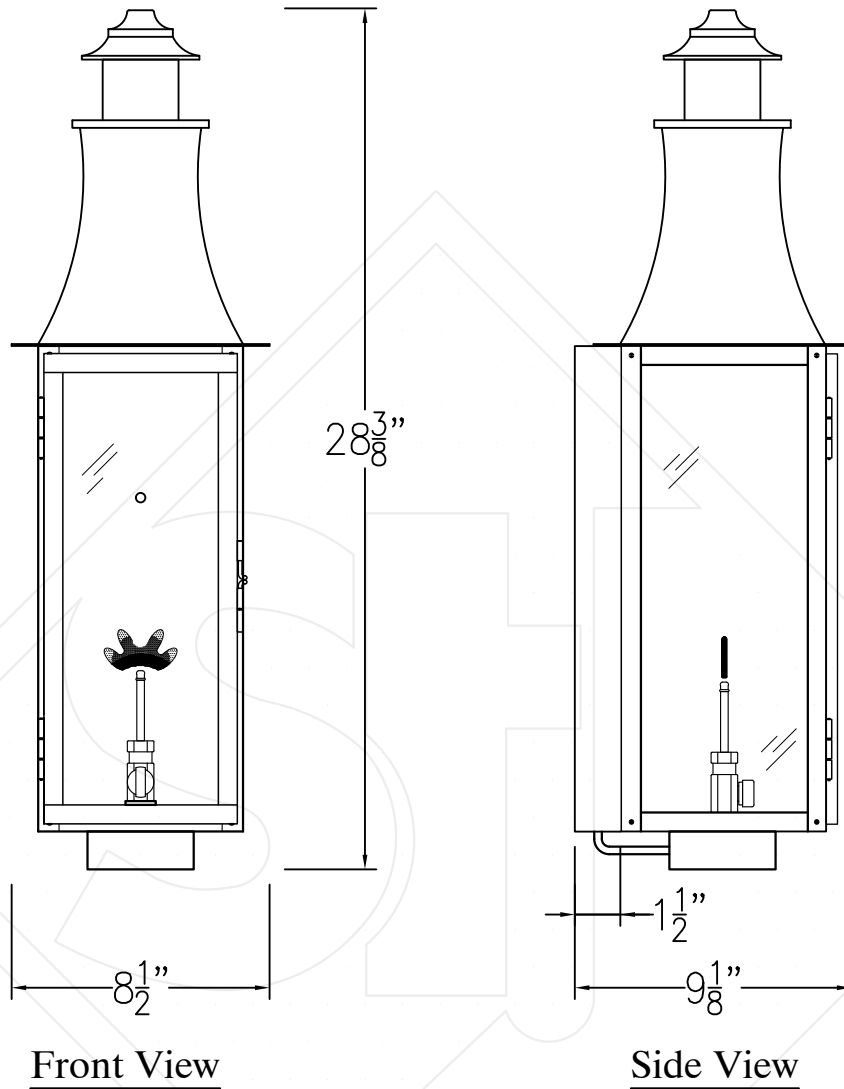

MADISON SMALL COPPER WALL BRACKET

Lights are hand crafted
Dimensions may vary by 1/4"