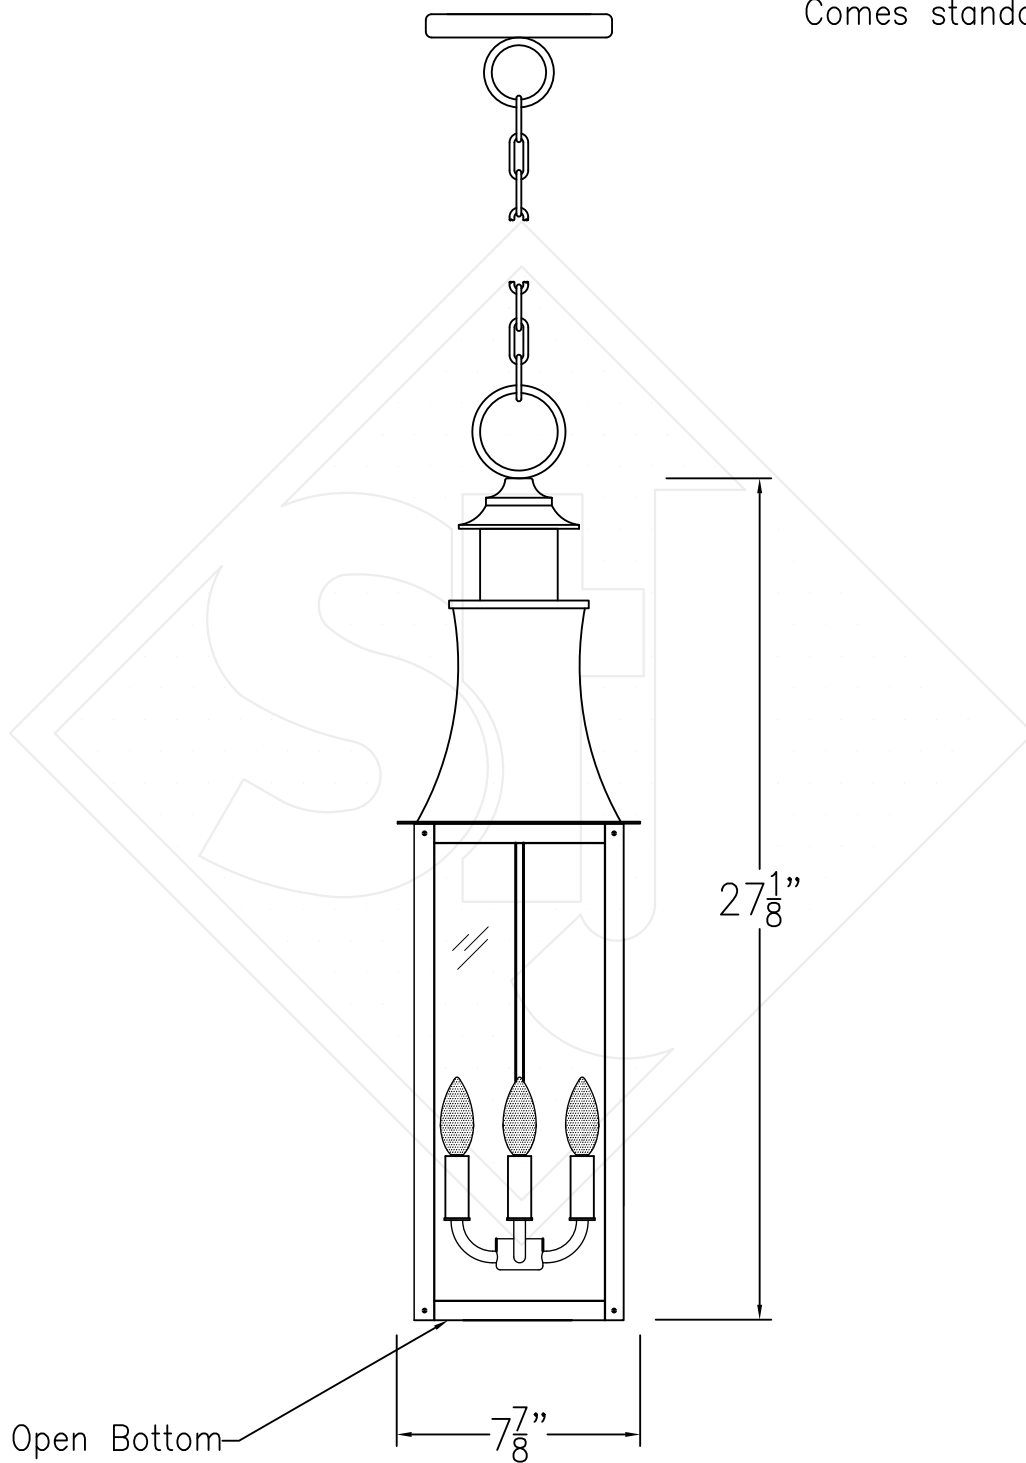

# MADISON SMALL CHAIN HUNG PENDANT

Comes standard w/ 6'  
of chain

Front View

Lights are hand crafted  
Dimensions may vary by 1/4"