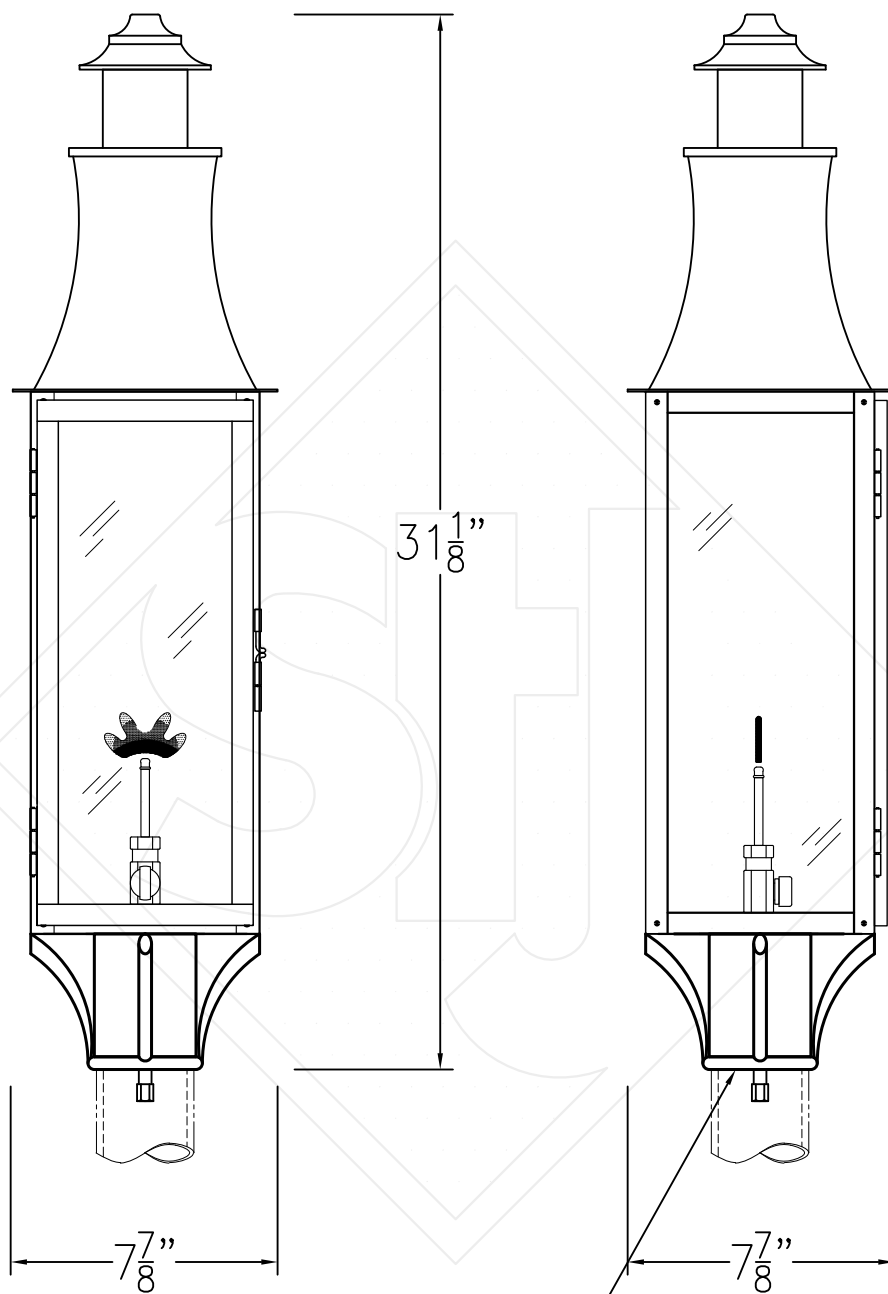

MADISON SMALL COPPER POST MOUNT

Front View

Side View

Fits over 3" post
 $\frac{1}{4}$ " Female Flare
Fitting

Lights are hand crafted
Dimensions may vary by $\frac{1}{4}$ "