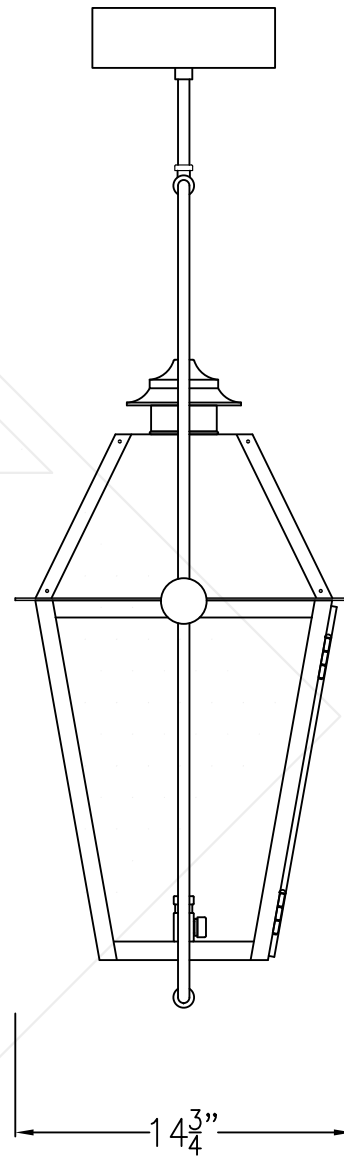

MAGNOLIA LARGE FULL CEILING YOKE

Shortest Height 38 $\frac{3}{8}$ "
Available w/ Solid or
Glass top

Front View

Side View

Ceiling Mount

Lights are hand crafted
Dimensions may vary by 1/4"