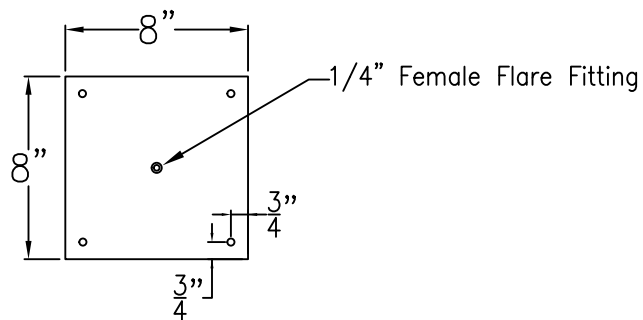

MAGNOLIA LARGE FULL CEILING YOKE

Shortest Height 38 $\frac{3}{8}$ "
Available w/ Solid or
Glass top

Front View

Side View

Ceiling Mount

Lights are hand crafted
Dimensions may vary by 1/4"