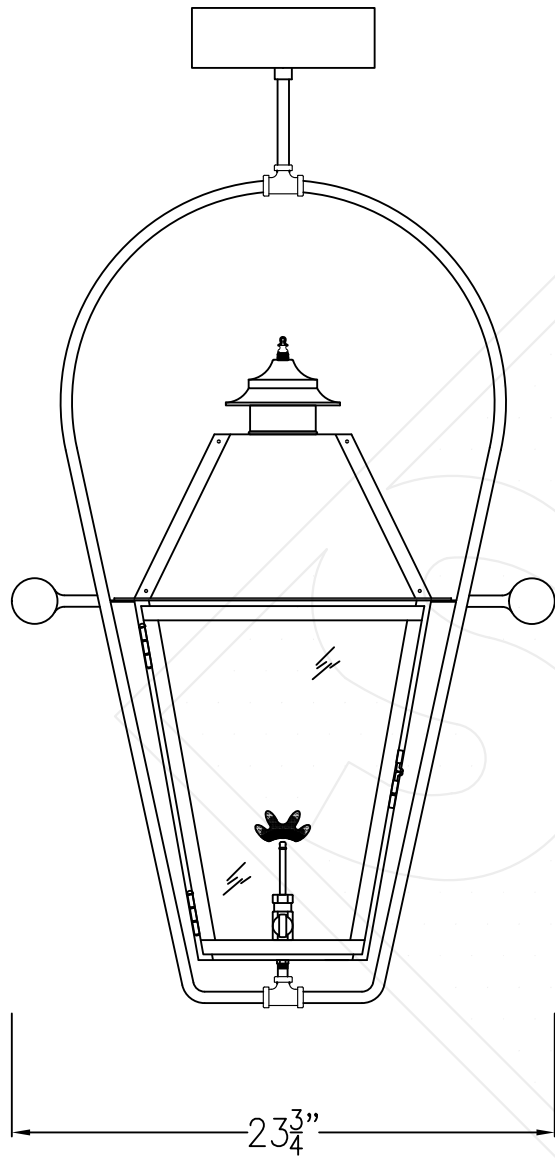

MAGNOLIA LARGE FULL CEILING YOKE

Shortest Height 38 $\frac{3}{8}$ "
Available w/ Solid or
Glass top

Front View

Side View

Ceiling Mount

Lights are hand crafted
Dimensions may vary by 1/4"