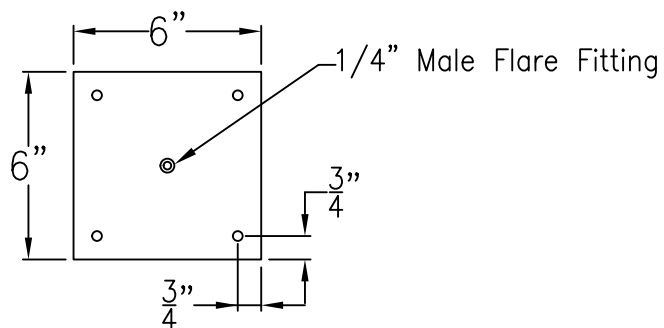

MAGNOLIA LARGE HALF (CEILING) YOKE

Shortest Height 37 $\frac{5}{8}$ "
Available w/ Solid or
Glass top

Lights are hand crafted
Dimensions may vary by 1/4"

Ceiling Mount