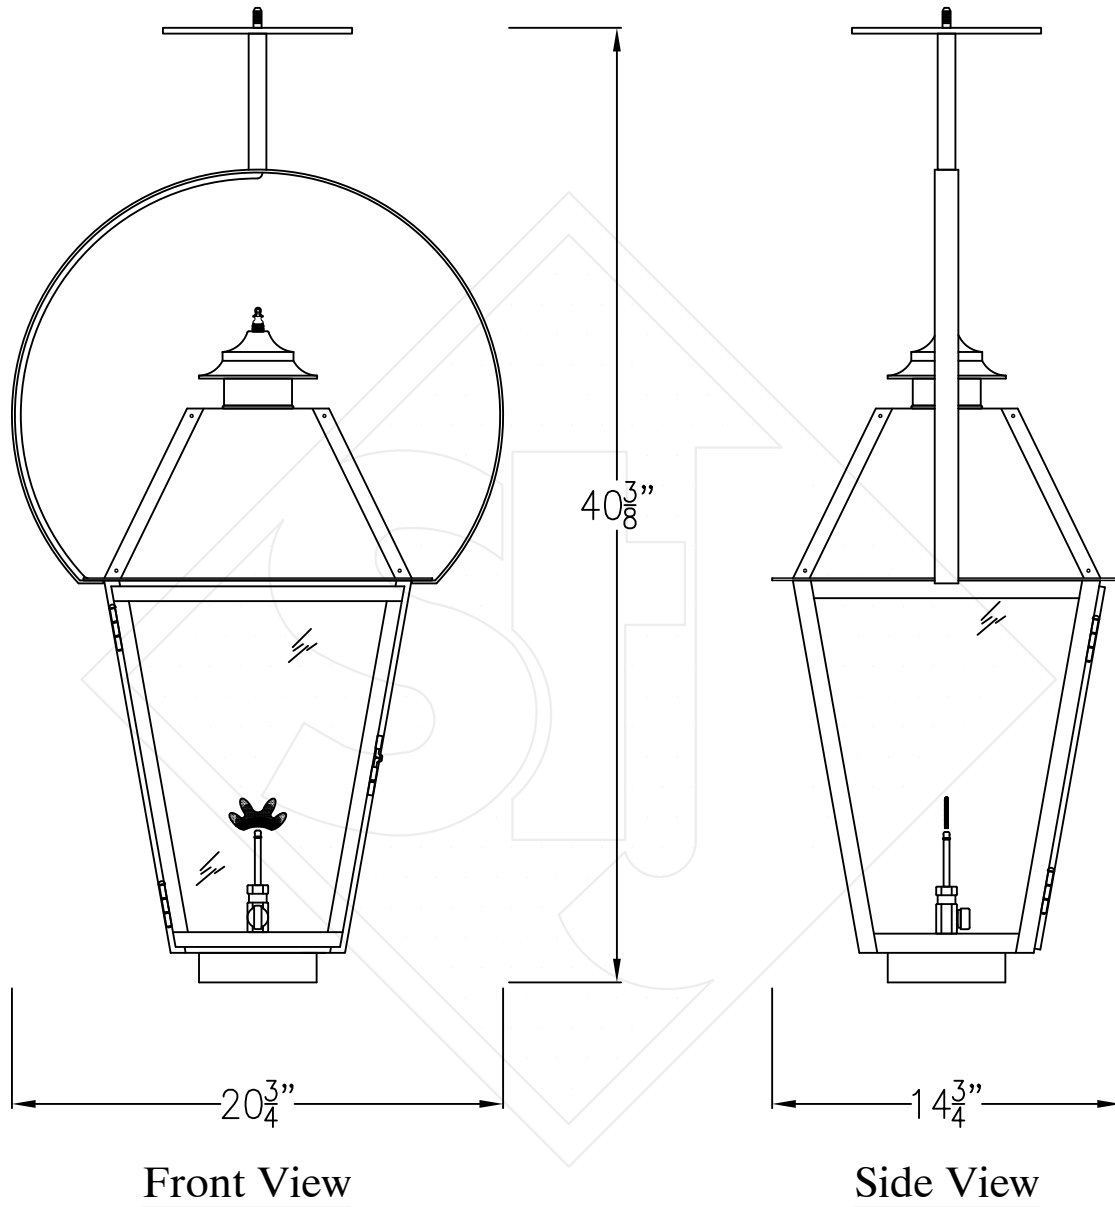

MAGNOLIA LARGE HALF (CEILING) YOKE

Shortest Height 37 $\frac{5}{8}$ "
Available w/ Solid or
Glass top

Lights are hand crafted
Dimensions may vary by 1/4"

Ceiling Mount