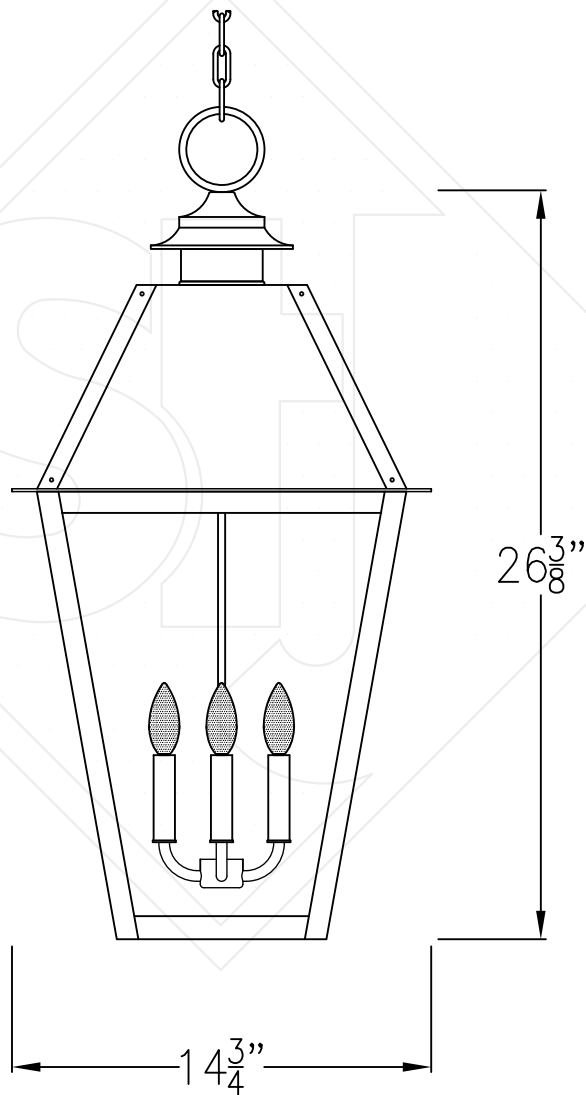

MAGNOLIA LARGE CHAIN HUNG PENDANT

Available w/ Solid
or Glass top

Front View

Lights are hand crafted
Dimensions may vary by 1/4"