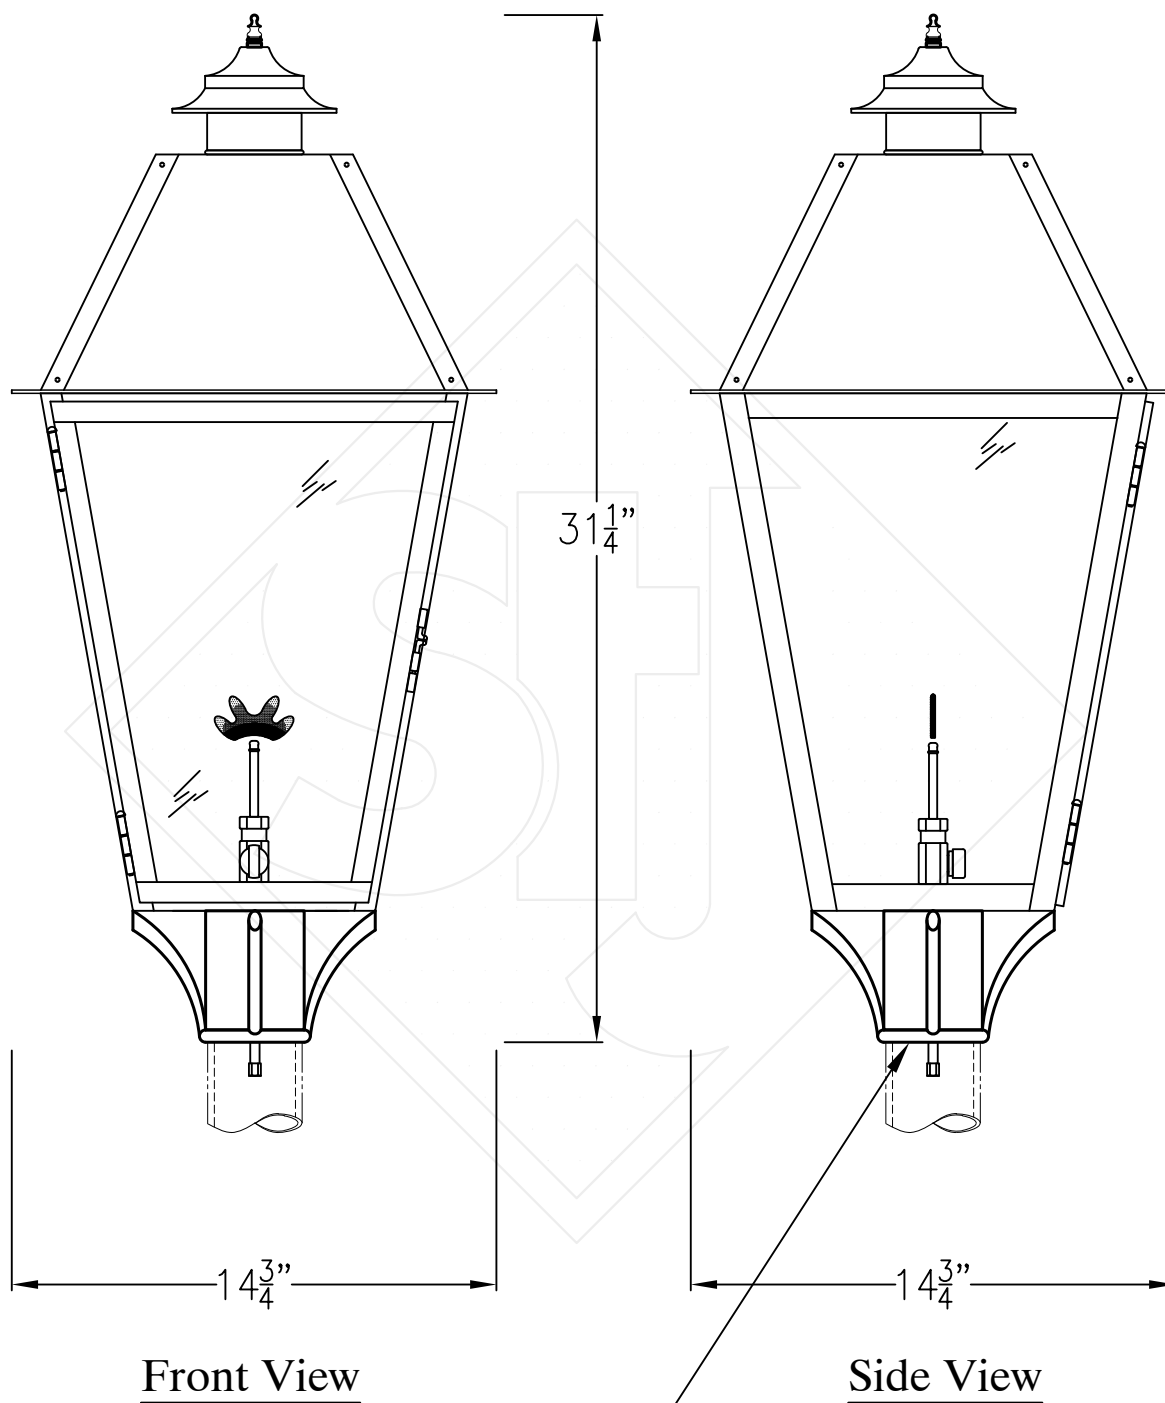

MAGNOLIA LARGE COPPER POST MOUNT

Available w/ Solid or
Glass top

Front View

Side View

Fits over 3" post
 $\frac{1}{4}$ " Female Flare
Fitting

Lights are hand crafted
Dimensions may vary by $\frac{1}{4}$ "