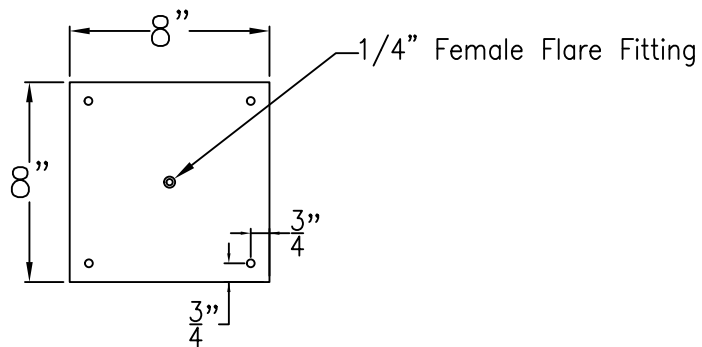

# MAGNOLIA MEDIUM CEILING FULL YOKE

Shortest Height 33  $\frac{3}{8}$ "  
Available w/ Solid or  
Glass top

Front View

Side View

Ceiling Mount

Lights are hand crafted  
Dimensions may vary by 1/4"