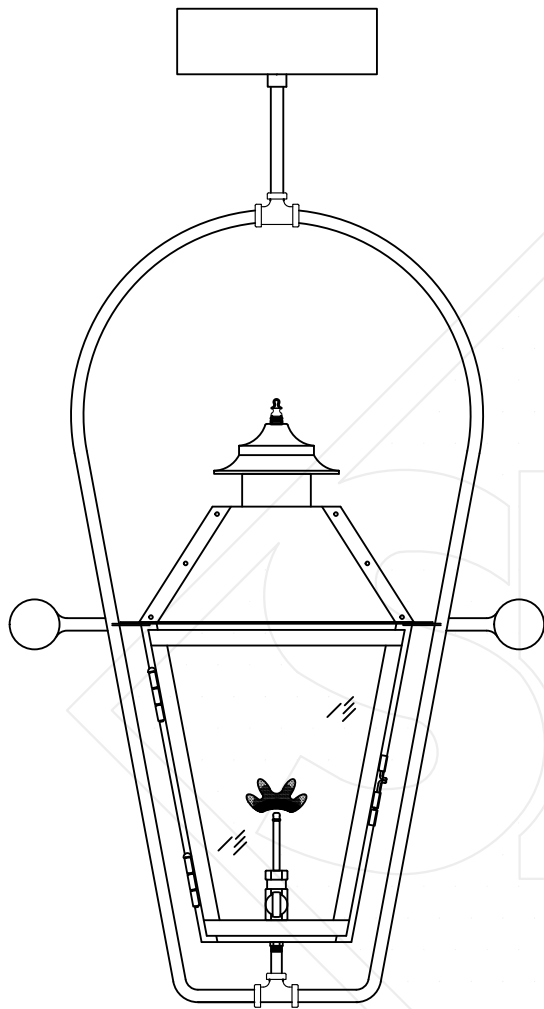

# MAGNOLIA MEDIUM CEILING FULL YOKE

Shortest Height 33  $\frac{3}{8}$ "  
Available w/ Solid or  
Glass top

Front View

Side View

Ceiling Mount

Lights are hand crafted  
Dimensions may vary by 1/4"