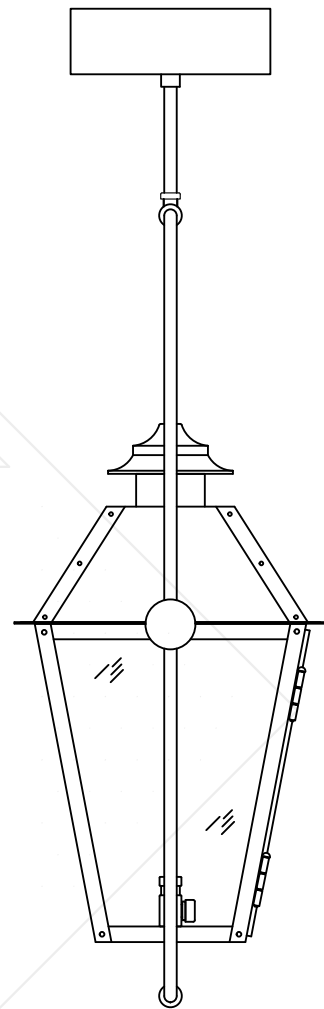

# MAGNOLIA MEDIUM CEILING FULL YOKE

Shortest Height 33  $\frac{3}{8}$ "  
Available w/ Solid or  
Glass top

Front View

Side View

Ceiling Mount

Lights are hand crafted  
Dimensions may vary by 1/4"