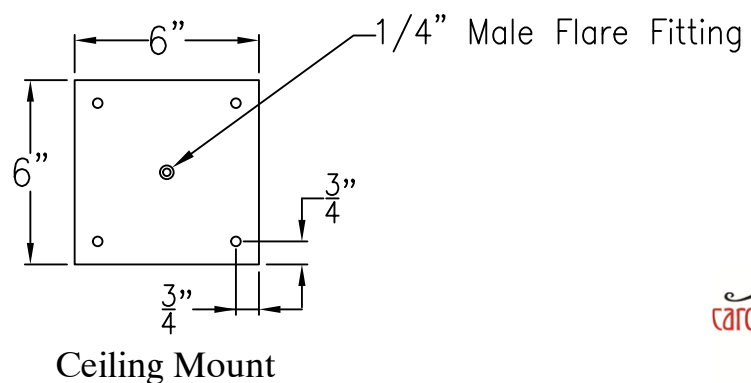

MAGNOLIA MEDIUM HALF (CEILING) YOKE

Available w/ Solid or
Glass Top

Shortest Height 32"

Lights are hand crafted
Dimensions may vary by $\frac{1}{4}$ "