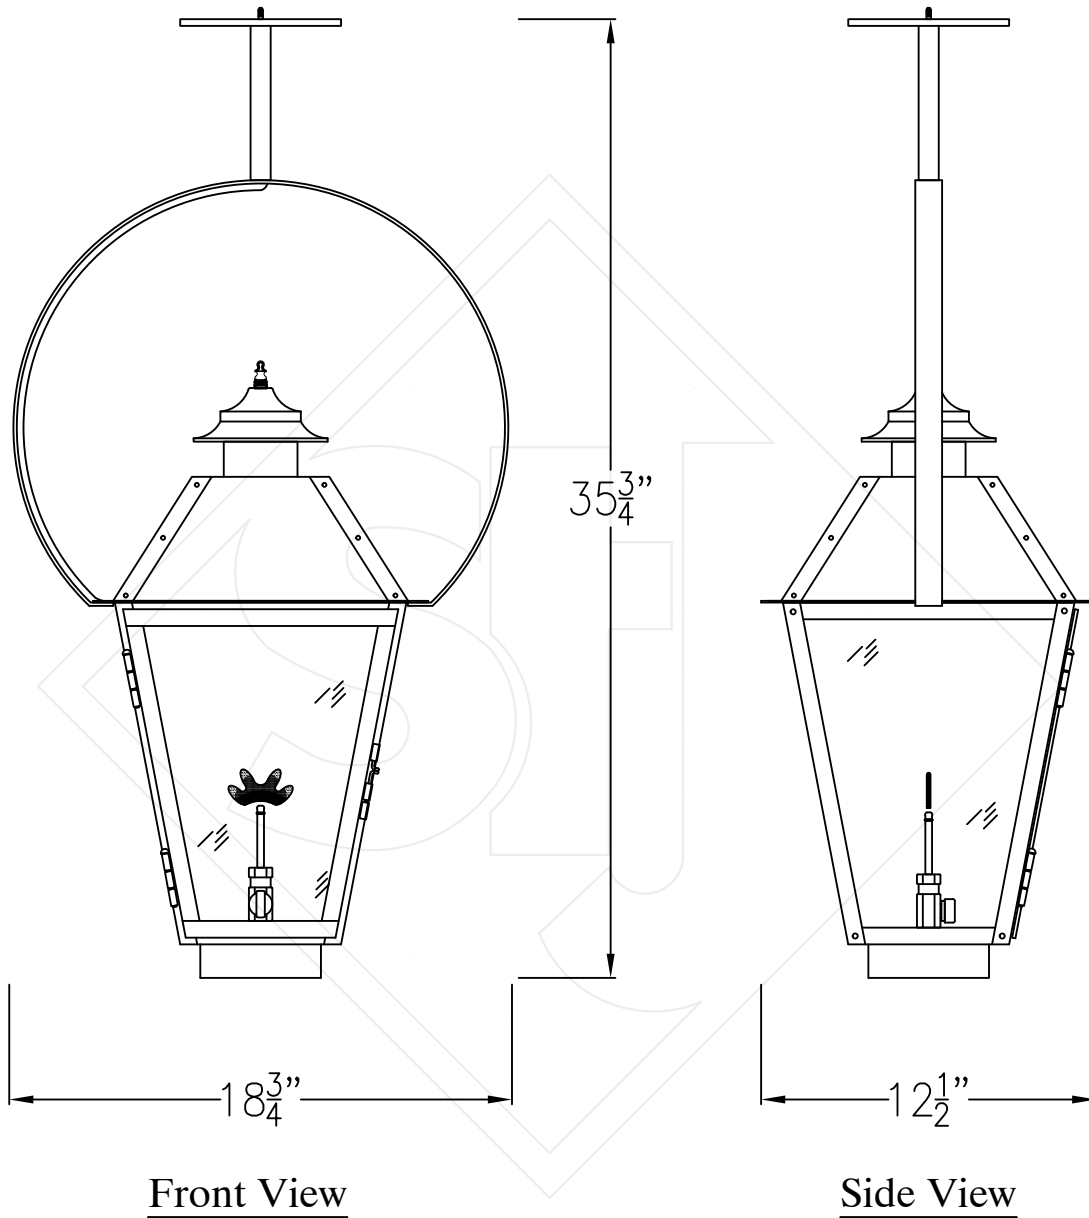

MAGNOLIA MEDIUM HALF (CEILING) YOKE

Available w/ Solid or
Glass Top

Shortest Height 32"

Lights are hand crafted
Dimensions may vary by $\frac{1}{4}$ "