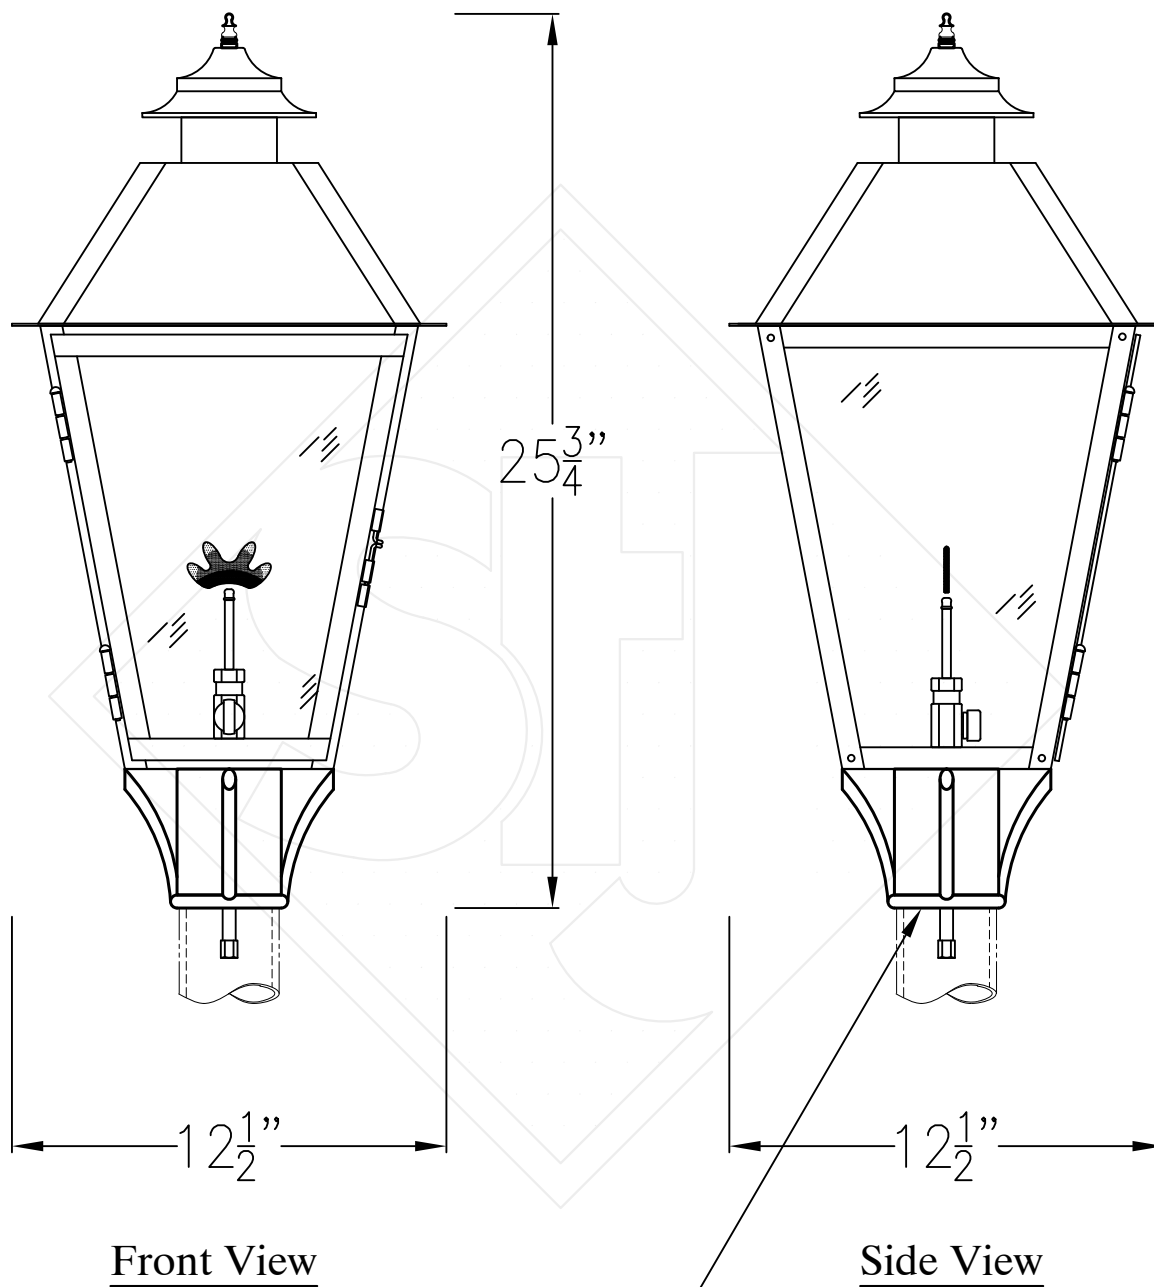

# MAGNOLIA MEDIUM COPPER POST MOUNT

Available w/ Solid  
or Glass top

Fits over 3" post  
 $\frac{1}{4}$ " Female Flare  
Fitting

Lights are hand crafted  
Dimensions may vary by  $\frac{1}{4}$ "