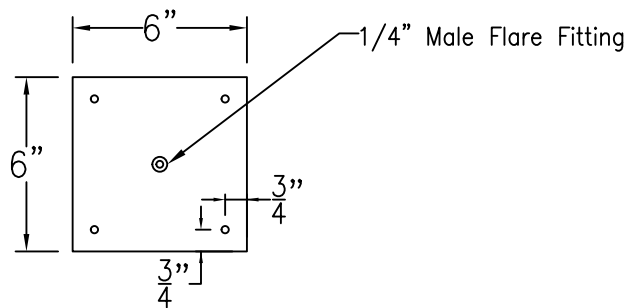

MAGNOLIA SMALL FULL CEILING YOKE

Shortest Height 29"
Available w/ Solid
or Glass top

Front View

Side View

Ceiling Mount

Lights are hand crafted
Dimensions may vary by 1/4"