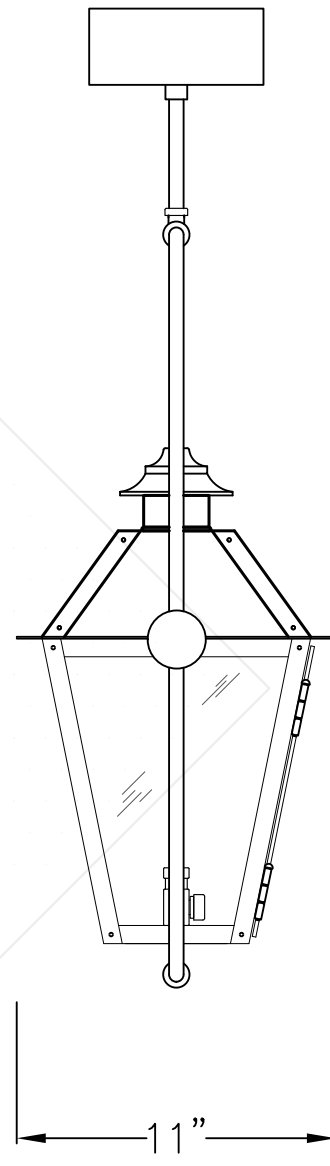

MAGNOLIA SMALL FULL CEILING YOKE

Shortest Height 29"
Available w/ Solid
or Glass top

Front View

Side View

Ceiling Mount

Lights are hand crafted
Dimensions may vary by 1/4"