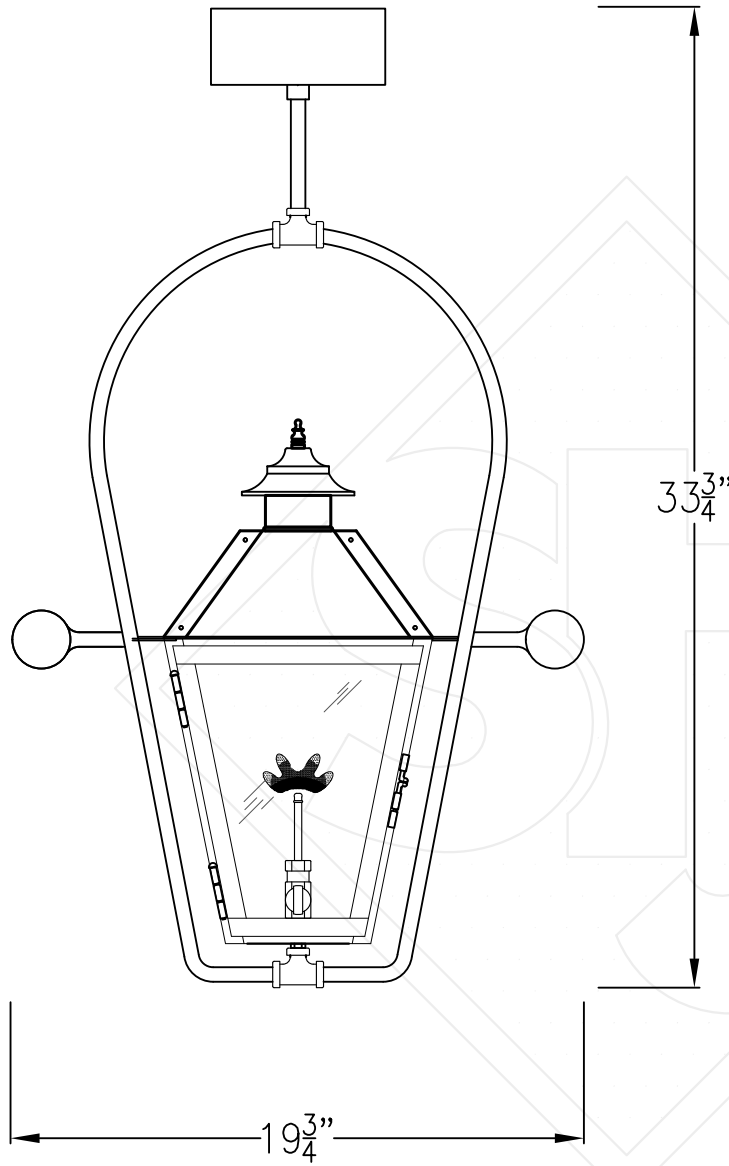

MAGNOLIA SMALL FULL CEILING YOKE

Shortest Height 29"
Available w/ Solid
or Glass top

Front View

Side View

Ceiling Mount

Lights are hand crafted
Dimensions may vary by 1/4"