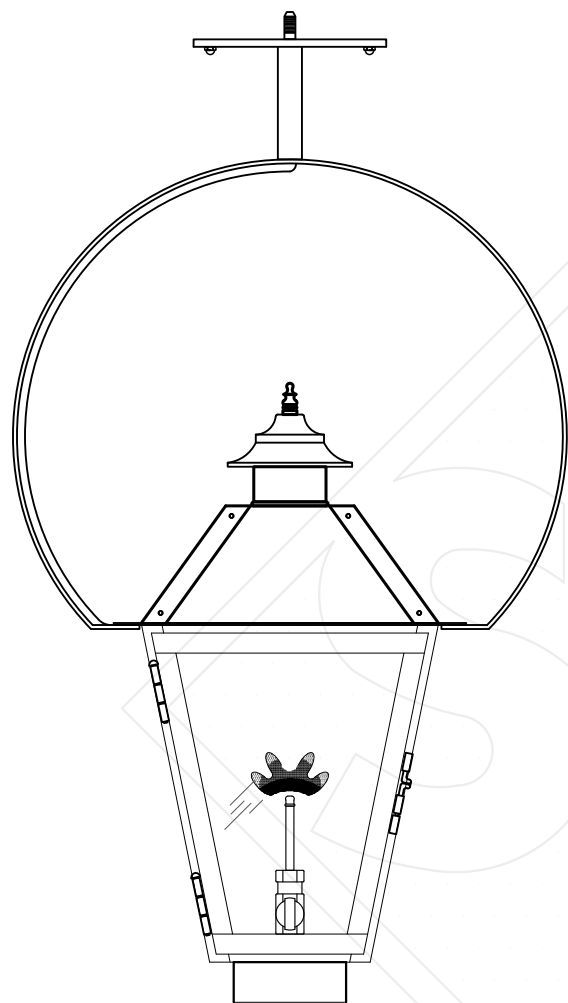

MAGNOLIA SMALL HALF (CEILING) YOKE

Shortest Height 28 $\frac{3}{4}$ "

Front View

Side View

Ceiling Mount

Lights are hand crafted
Dimensions may vary by 1/4"