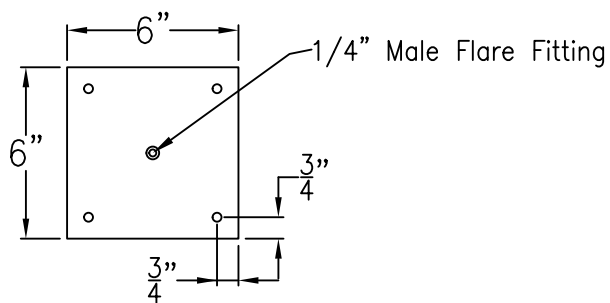

MAGNOLIA SMALL HALF (CEILING) YOKE

Shortest Height 28 $\frac{3}{4}$ "

Front View

Side View

Ceiling Mount

Lights are hand crafted
Dimensions may vary by 1/4"