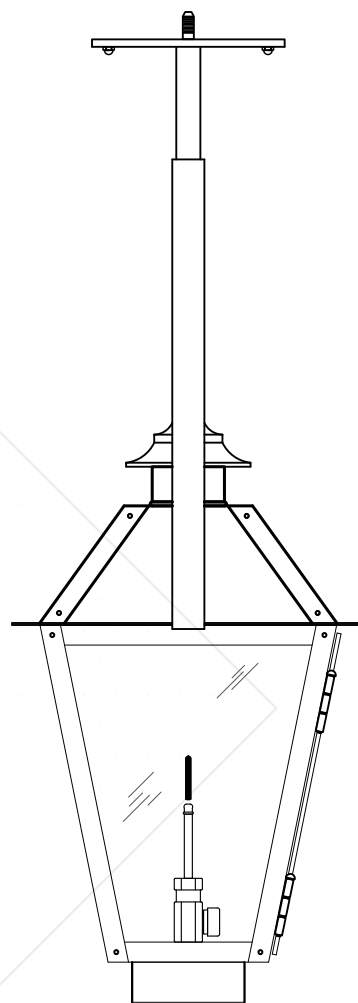

MAGNOLIA SMALL HALF (CEILING) YOKE

Shortest Height 28 $\frac{3}{4}$ "

Front View

Side View

Ceiling Mount

Lights are hand crafted
Dimensions may vary by 1/4"