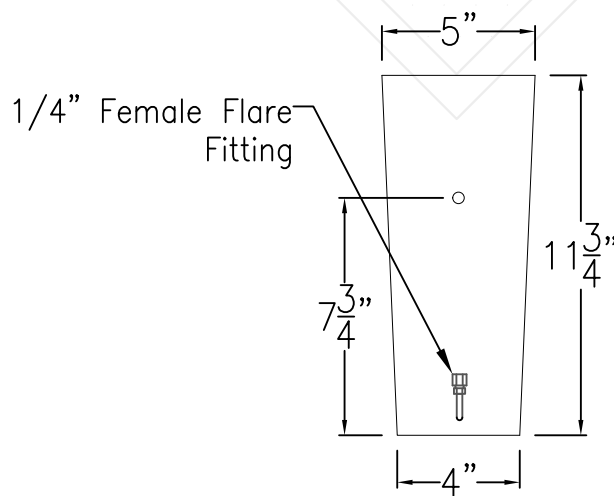

MAGNOLIA SMALL COPPER WALL BRACKET

Available w/ Solid or
Glass top

Front View

Side View

Backplate

Lights are hand crafted
Dimensions may vary by 1/4"