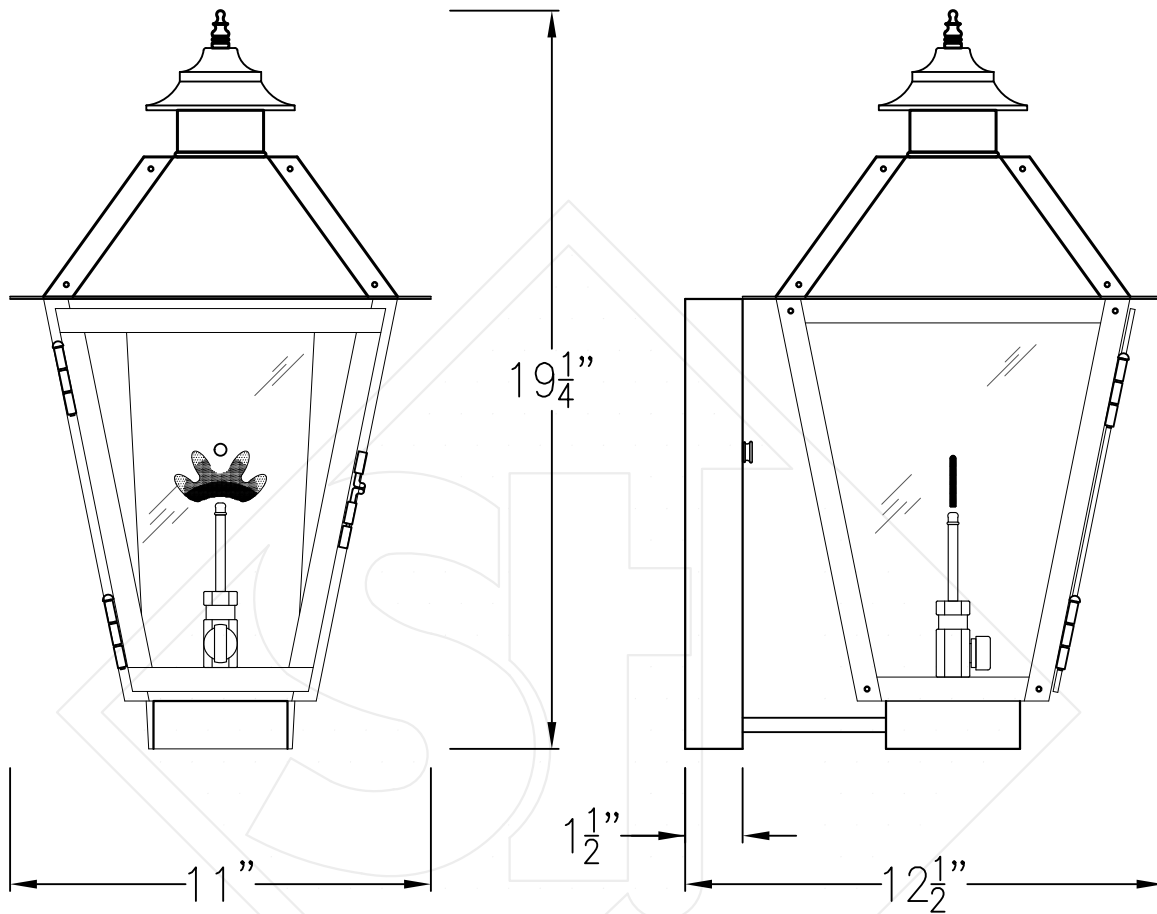

MAGNOLIA SMALL COPPER WALL BRACKET

Available w/ Solid or
Glass top

Front View

Side View

Backplate

Lights are hand crafted
Dimensions may vary by 1/4"