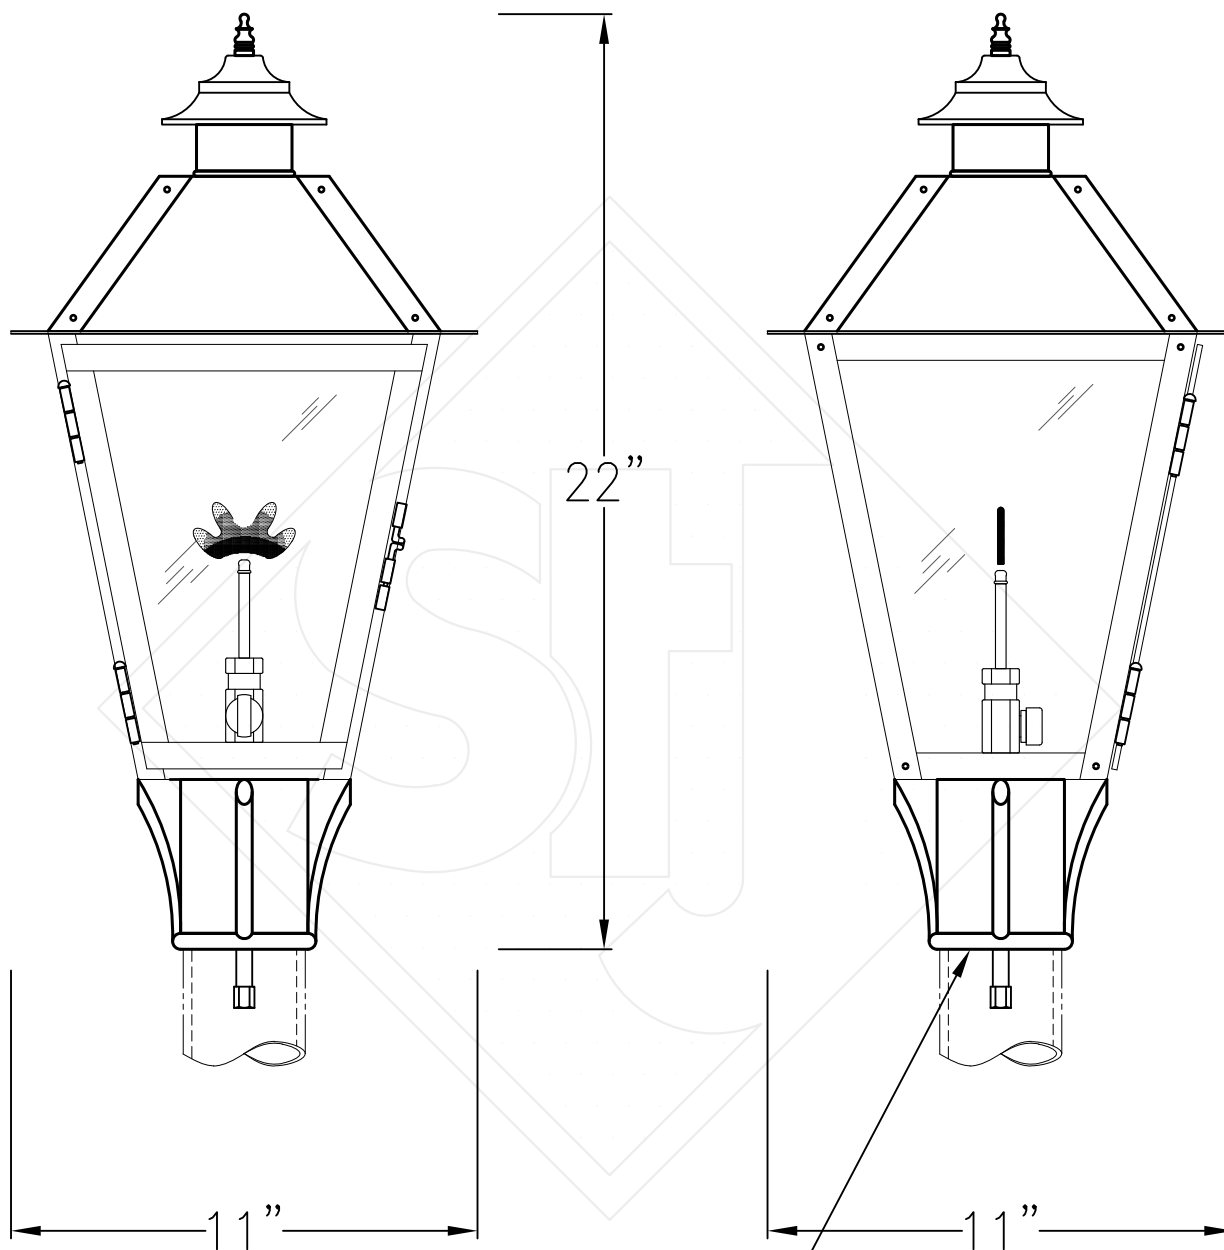

# MAGNOLIA SMALL COPPER POST MOUNT

Available w/ Solid or  
Glass top

Front View

Side View

Fits over 3" post  
1/4" Female Flare  
Fitting

Lights are hand crafted  
Dimensions may vary by 1/4"