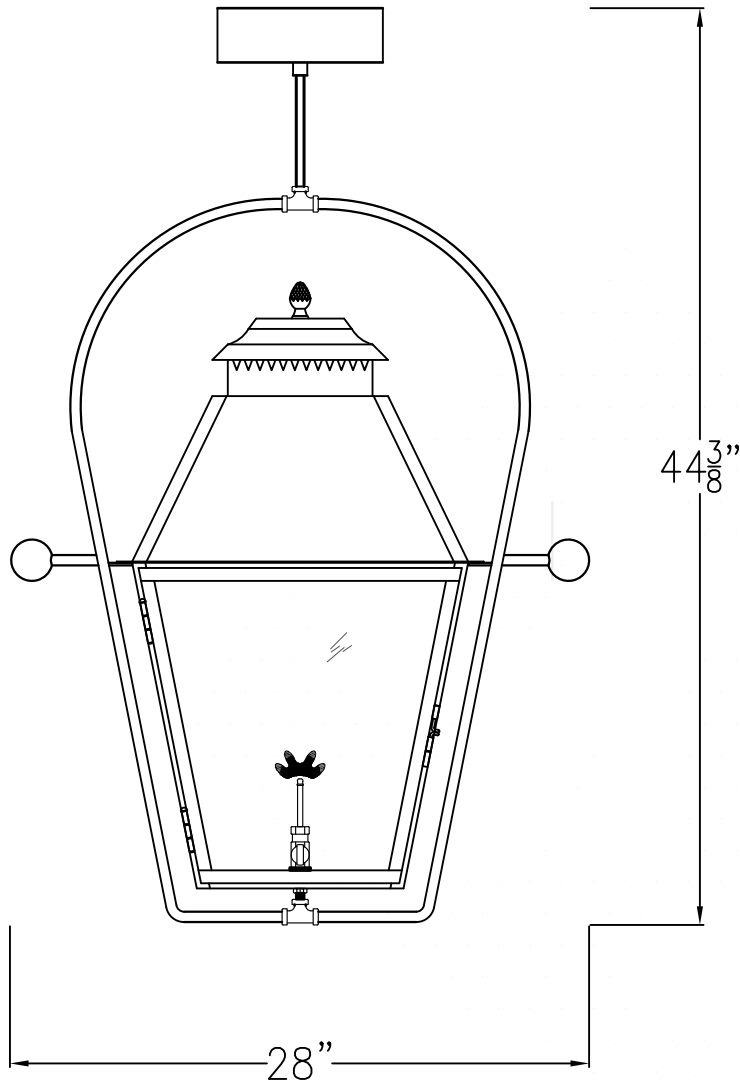

NATCHEZ LARGE  
CEILING YOKE BRACKET

Shortest Height 39  $\frac{3}{8}$ "  
Available w/ Solid or  
Glass Top

Front View

Side View

Ceiling Mount

Lights are hand crafted  
Dimensions may vary by 1/4"