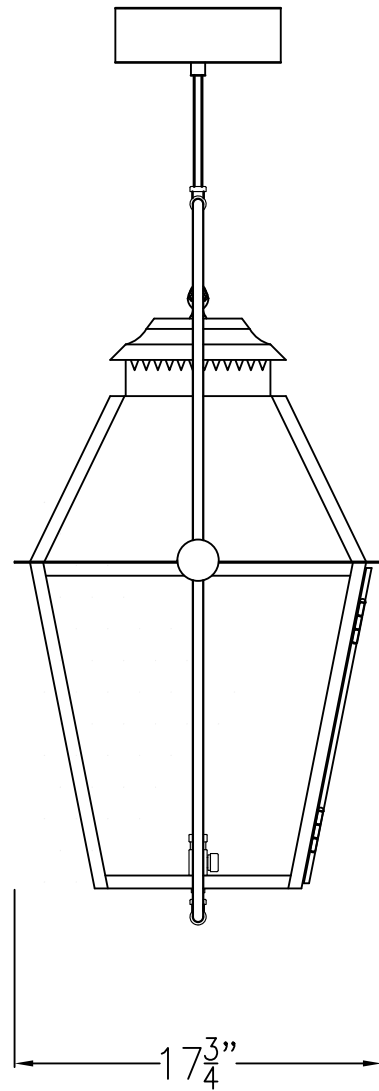

NATCHEZ LARGE  
CEILING YOKE BRACKET

Shortest Height 39  $\frac{3}{8}$ "  
Available w/ Solid or  
Glass Top

Front View

Side View

Ceiling Mount

Lights are hand crafted  
Dimensions may vary by 1/4"