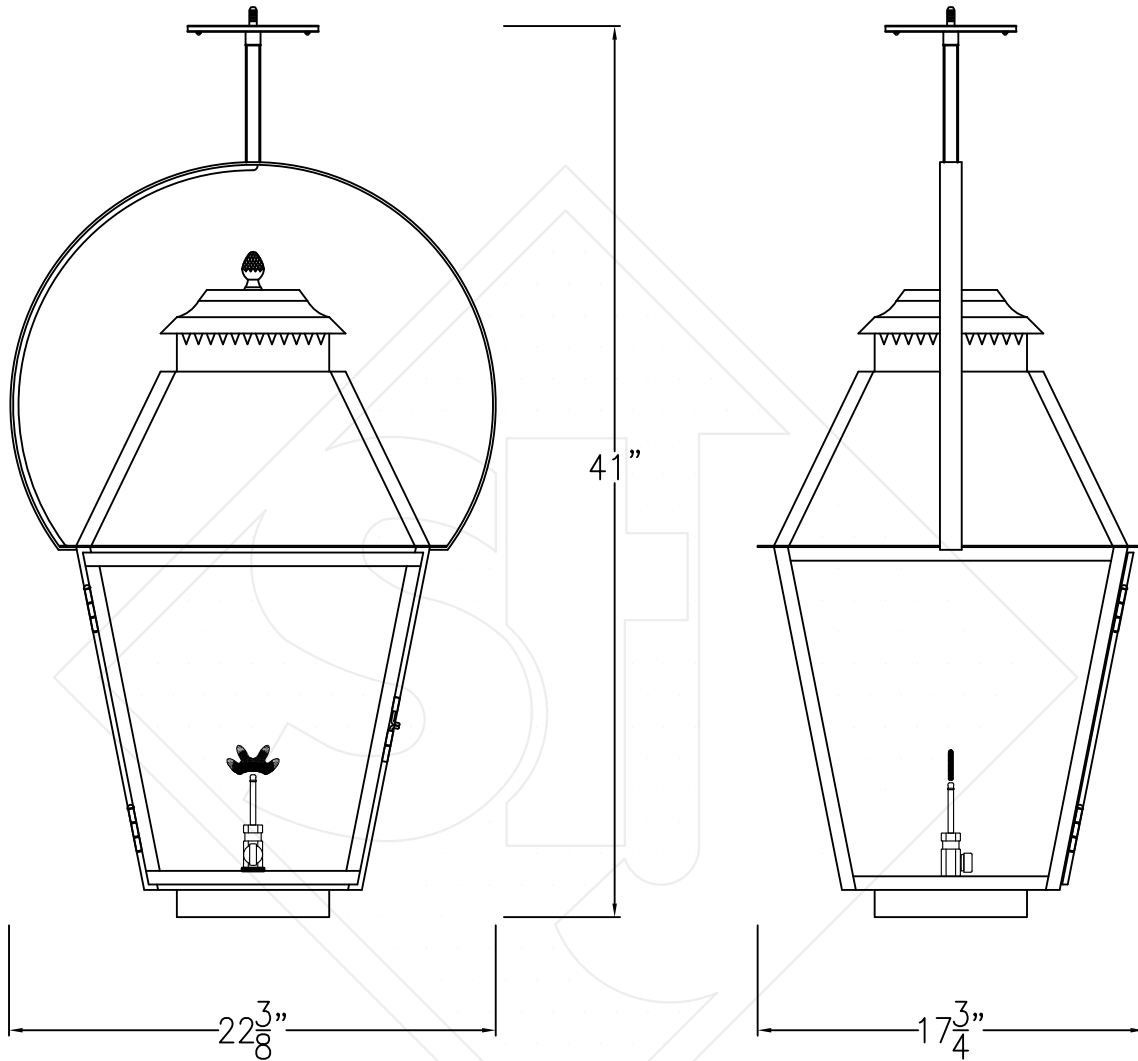

NATCHEZ LARGE HALF YOKE CEILING MOUNT

Shortest Height 38 $\frac{7}{8}$ "

Available w/ Solid or
Glass Top

Front View

Side View

Ceiling Mount

Lights are hand crafted
Dimensions may vary by 1/4"