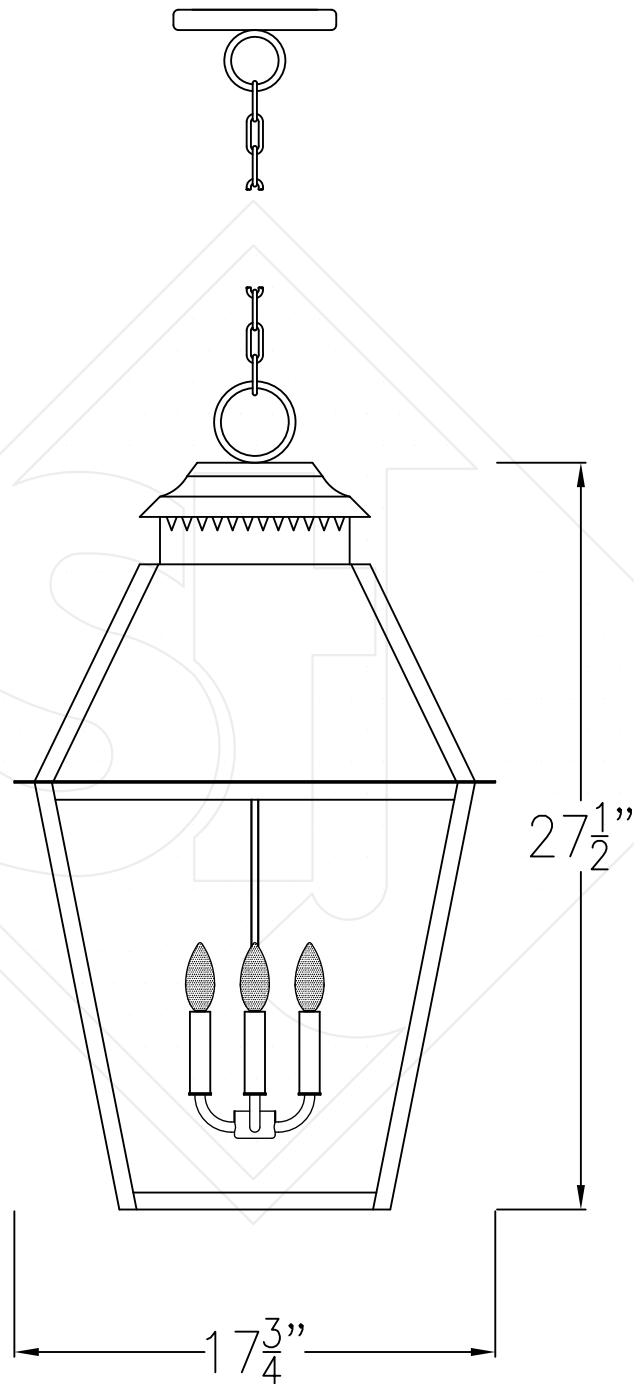

# NATCHEZ LARGE CHAIN HUNG PENDANT

Available w/ Solid or  
Glass Top

Front View

Lights are hand crafted  
Dimensions may vary by  $\frac{1}{4}$ "