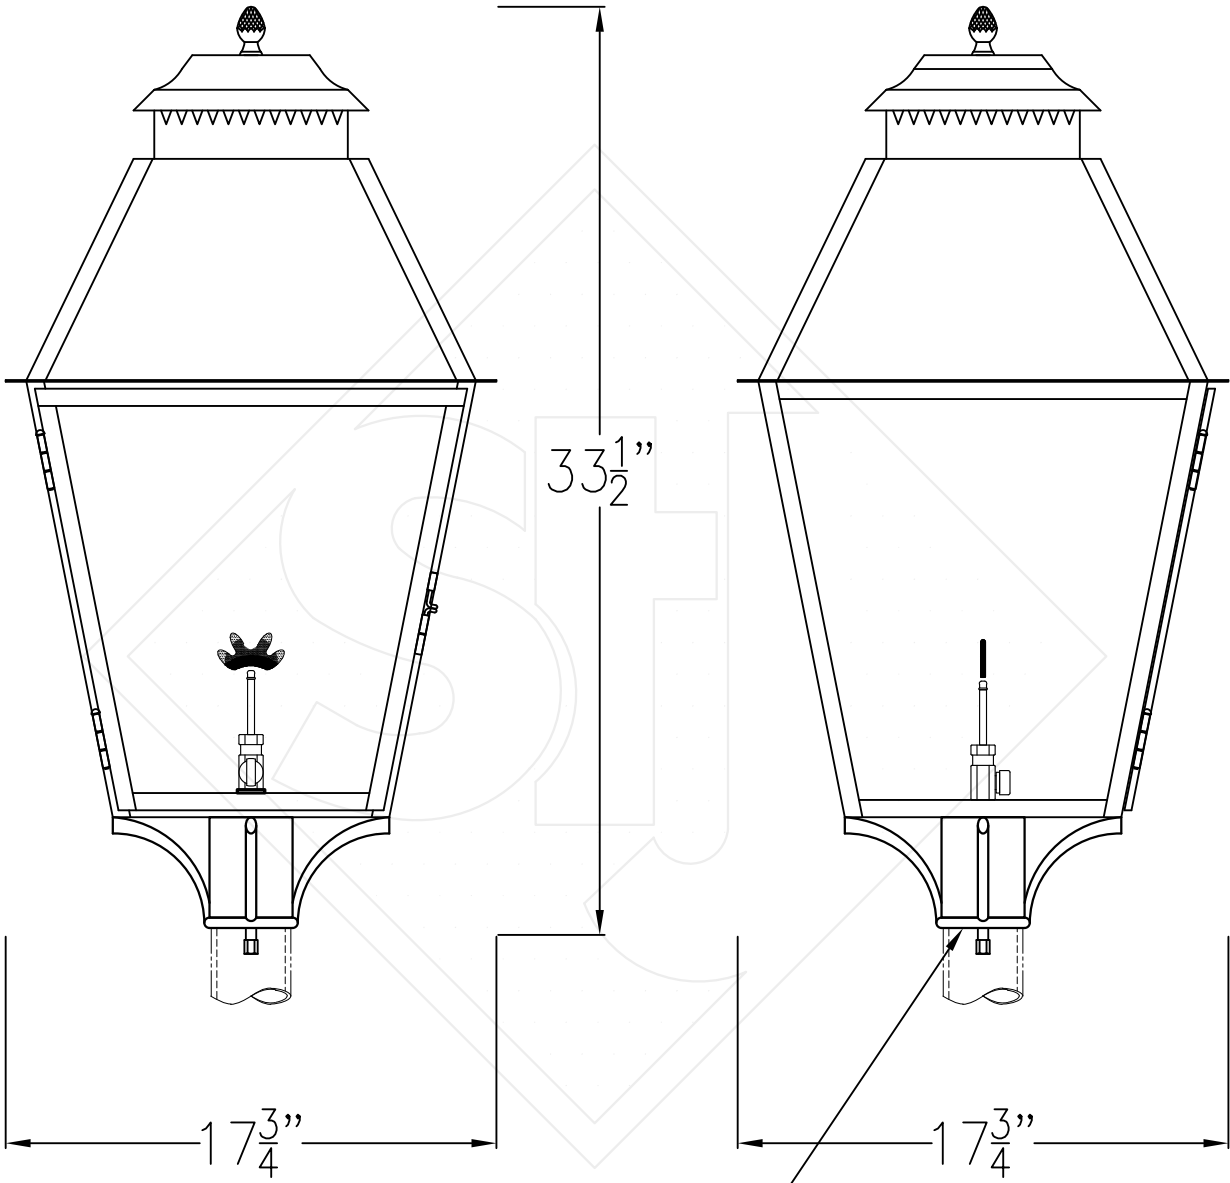

NATCHEZ LARGE
COPPER POST MOUNT

Front View

Side View

$\frac{1}{4}$ " Female Flare Fitting

Lights are hand crafted
Dimensions may vary by 1/4"