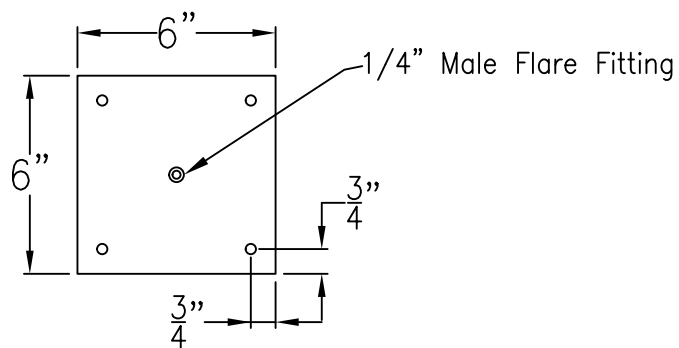

NATCHEZ MEDIUM CEILING HALF YOKE

Shortest Height 34 $\frac{7}{8}$ "
Available w/ Solid or
Glass Top

Front View

Side View

Ceiling Mount

Lights are hand crafted
Dimensions may vary by 1/4"