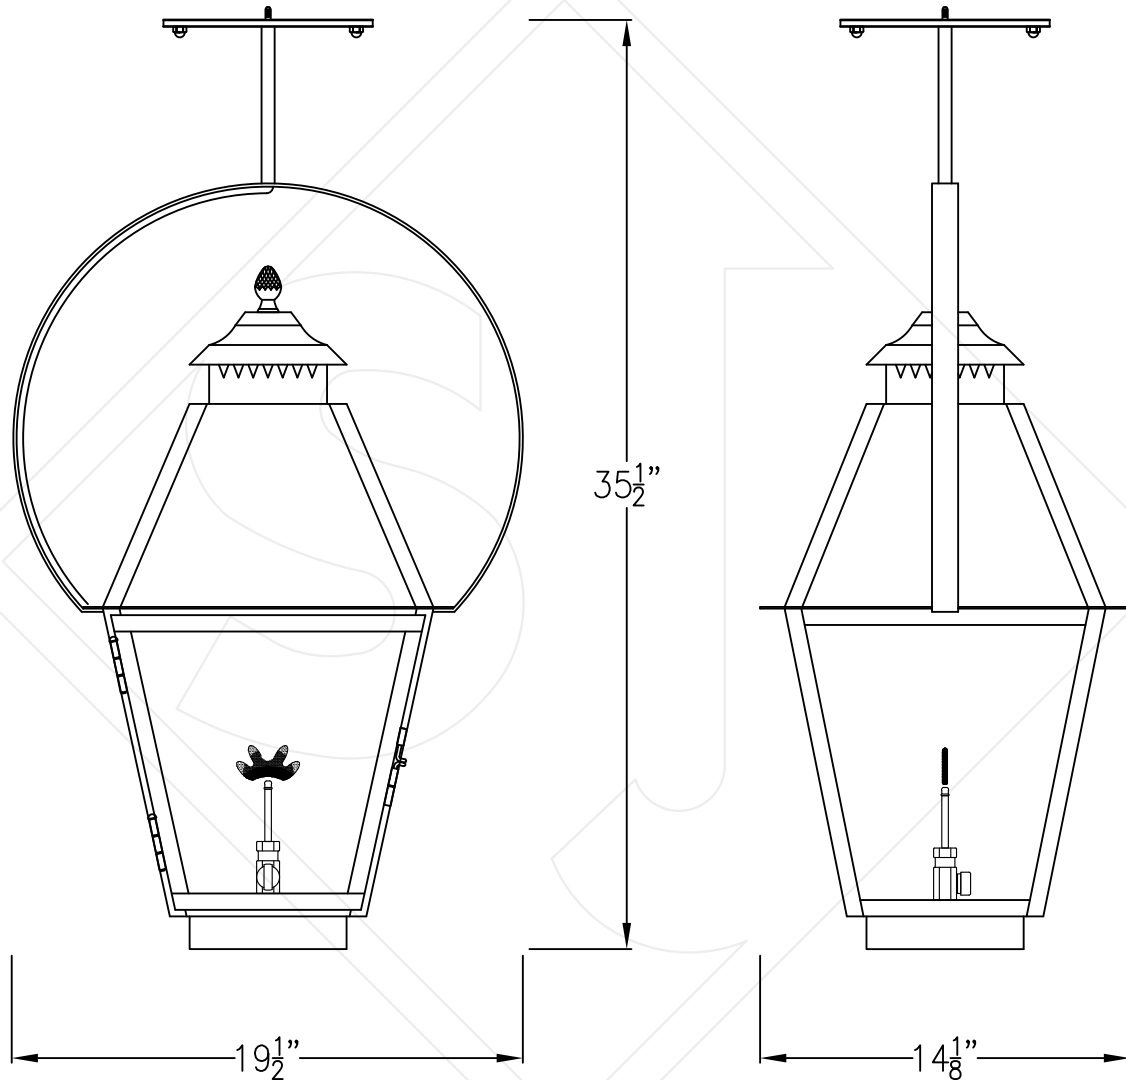

NATCHEZ MEDIUM CEILING HALF YOKE

Shortest Height 34 $\frac{7}{8}$ "
Available w/ Solid or
Glass Top

Front View

Side View

Ceiling Mount

Lights are hand crafted
Dimensions may vary by 1/4"