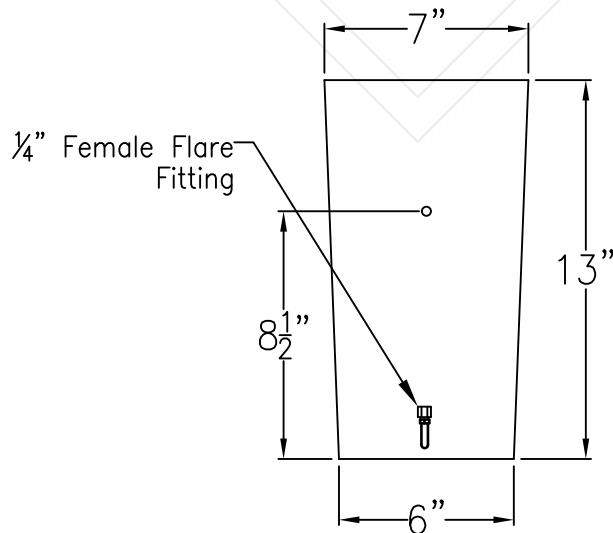

NATCHEZ MEDIUM COPPER WALL BRACKET

Available in Solid or
Glass Top

Front View

Side View

Backplate

Lights are hand crafted
Dimensions may vary by 1/4"