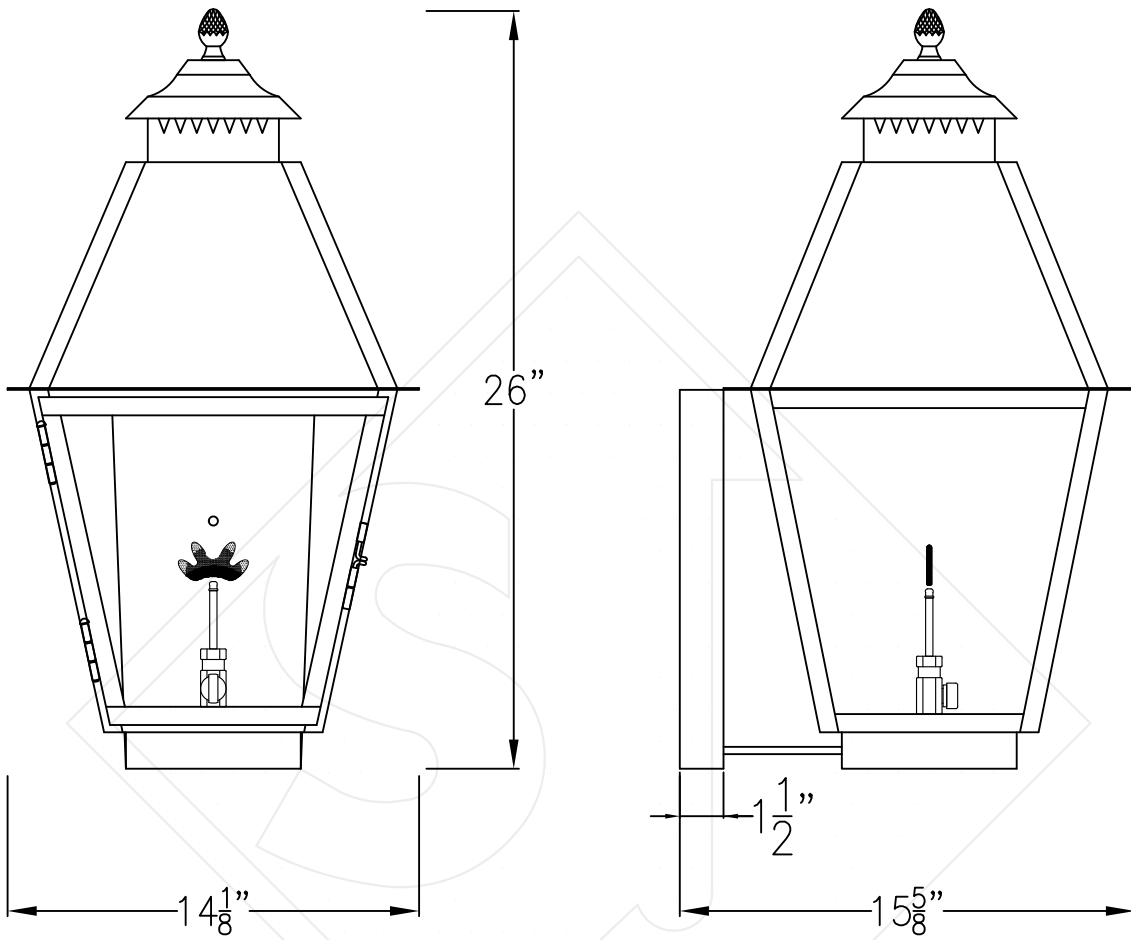

NATCHEZ MEDIUM COPPER WALL BRACKET

Available in Solid or
Glass Top

Front View

Side View

Backplate

Lights are hand crafted
Dimensions may vary by 1/4"