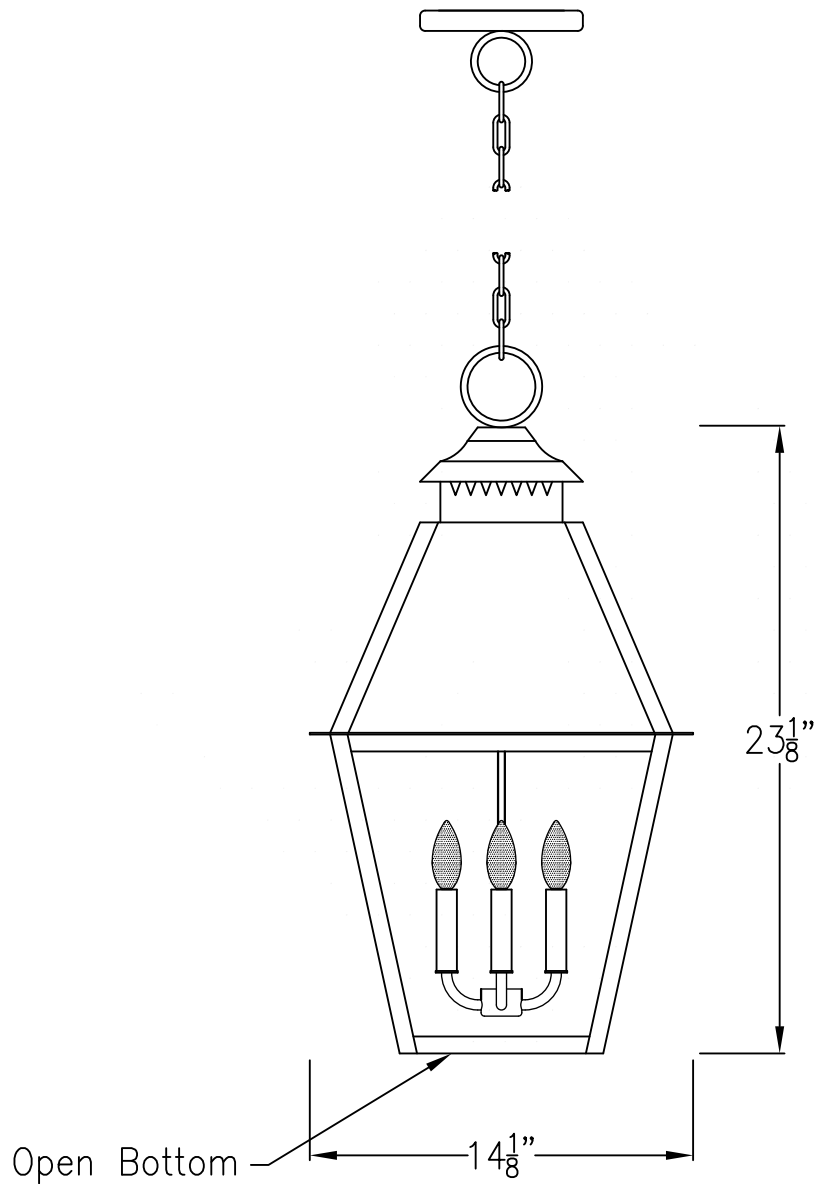

NATCHEZ MEDIUM CHAIN HUNG PENDANT

Comes standard w/ 6'
of chain
Available in Solid or
Glass Top

Front View

Lights are hand crafted
Dimensions may vary by 1/4"